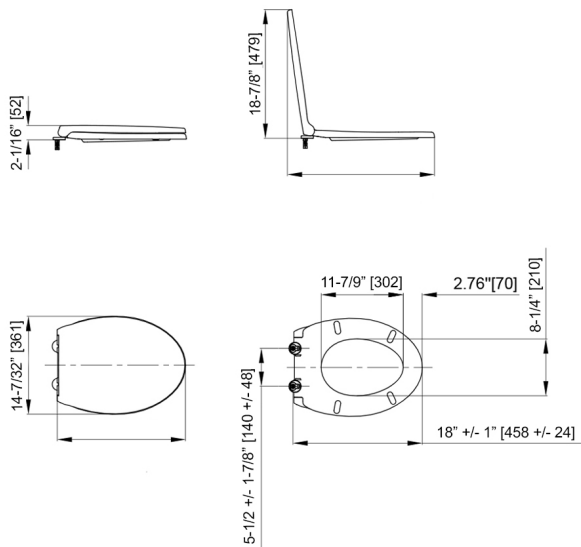

ANNIE

SILENT CLOSE TOILET SEAT G106-0111-U1

FEATURES

Dimensions	L 19" x W 15" x H 3"
Weight	4 lbs
Material Finish	Polypropylene
Color	White

DETAILS

Rich with soft angles and full curves, the Annie collection epitomizes a balanced union between modern and classic design. Quiet and discrete ANNIE toilet seat, compatible with AXENT's ANNIE One Piece Toilet (W376-1231).