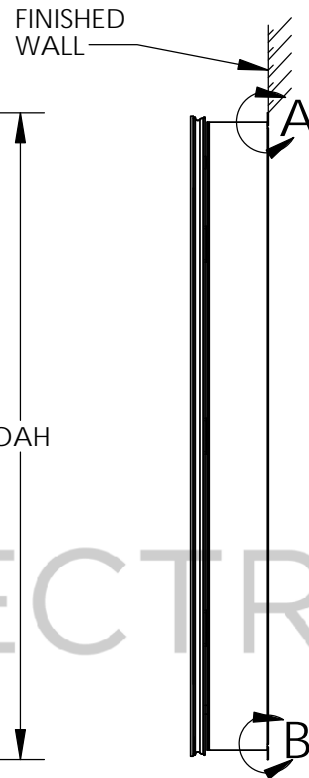

*BY APPROVING THIS DRAWING YOU ARE ENSURING THAT THESE DIMENSIONS HAVE BEEN FIELD VERIFIED.

APPROVED BY: _____ DATE: _____

REVISION REQUESTED

SPECIFICATION:

THE MC CABLE IS BROUGHT IN THROUGH THE BACKSIDE CHASSIS KNOCKOUT AND CONNECTED TO WIRE DISCONNECT. NO ELECTRICAL BOX REQUIRED. CABINET MAY BE ON DEDICATED HOT CIRCUIT OR CONTROLLED BY LIGHT SWITCH, SEE INSTALLATION INSTRUCTIONS FOR WIRING DETAIL. *DIMMING COMPATIBLE - SEE INSTALLATION INSTRUCTIONS FOR WIRING DETAIL.

FIXTURE SHOULD BE MOUNTED TO A MECHANICALLY SOUND SURFACE SUCH AS WALL STUDS TO SUPPORT ITS WEIGHT. MOUNTING CLEATS ARE PROVIDED.

LED SPECIFICATION:
 TYPE: HI-POWER LED
 AVG RATED LIFE (hrs): 50,000
 CCT (k): 3000
 CRI: 85

DIMS IN INCHES	REV. A
SCALE: 1:12	PG.1 OF 2
CONTACT US: consultants@electricmirror.com T+1.425.776.4946	

DETAIL A
SCALE 1 : 2
SIDE MIRROR NOT SHOWN

DETAIL B
SCALE 1 : 2
SIDE MIRROR NOT SHOWN

WALL HANGING DETAILS

MODEL SIZE	W	H	LS	OAH	MH	CK	DEFOGGER	AMPS @ 120V
ASC-19.25X24.00	19.25	24	3	24.42	23.67	9.55	6X11	0.35
ASC-23.25X24.00	23.25	24	3	24.42	23.67	11.6	6X11	0.35
ASC-19.25X30.00	19.25	30	3	30.42	29.67	9.55	6X11	0.44
ASC-23.25X30.00	23.25	30	3	30.42	29.67	11.6	10X20	0.54
ASC-19.25X36.00	19.25	36	3	36.42	35.67	9.55	6X11	0.52
ASC-23.25X36.00	23.25	36	3	36.42	35.67	11.6	10X20	0.63
ASC-19.25X40.00	19.25	40	5	40.42	39.67	9.55	6X11	0.52
ASC-23.25X40.00	23.25	40	5	40.42	39.67	11.6	10X20	0.63