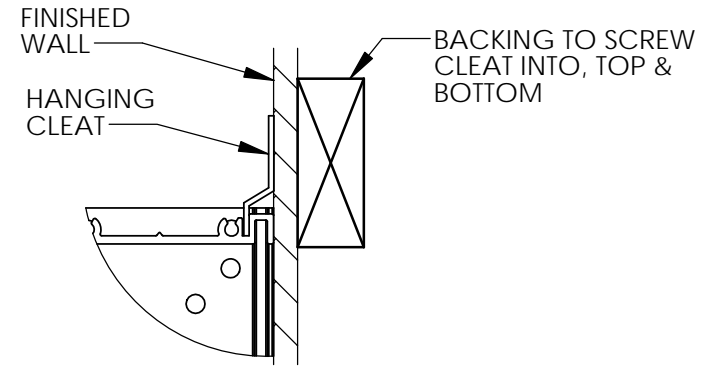

DETAIL A
SCALE 1 : 2
SIDE MIRROR NOT SHOWN