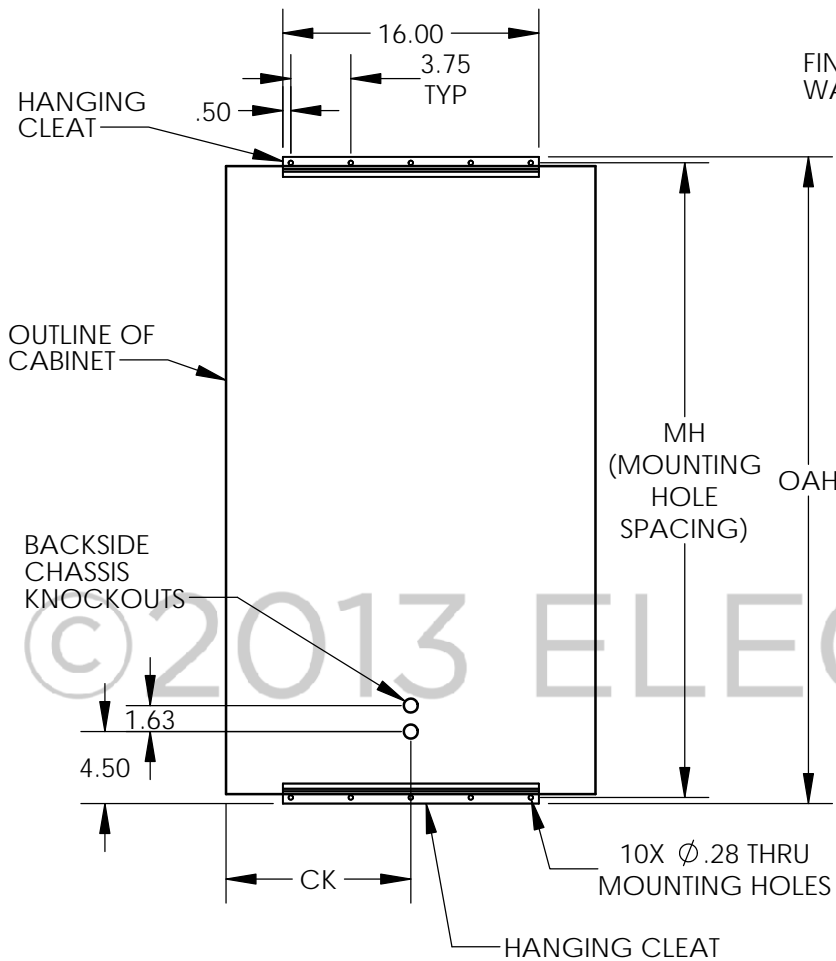

DETAIL A
SCALE 1 : 2
SIDE MIRROR NOT SHOWN