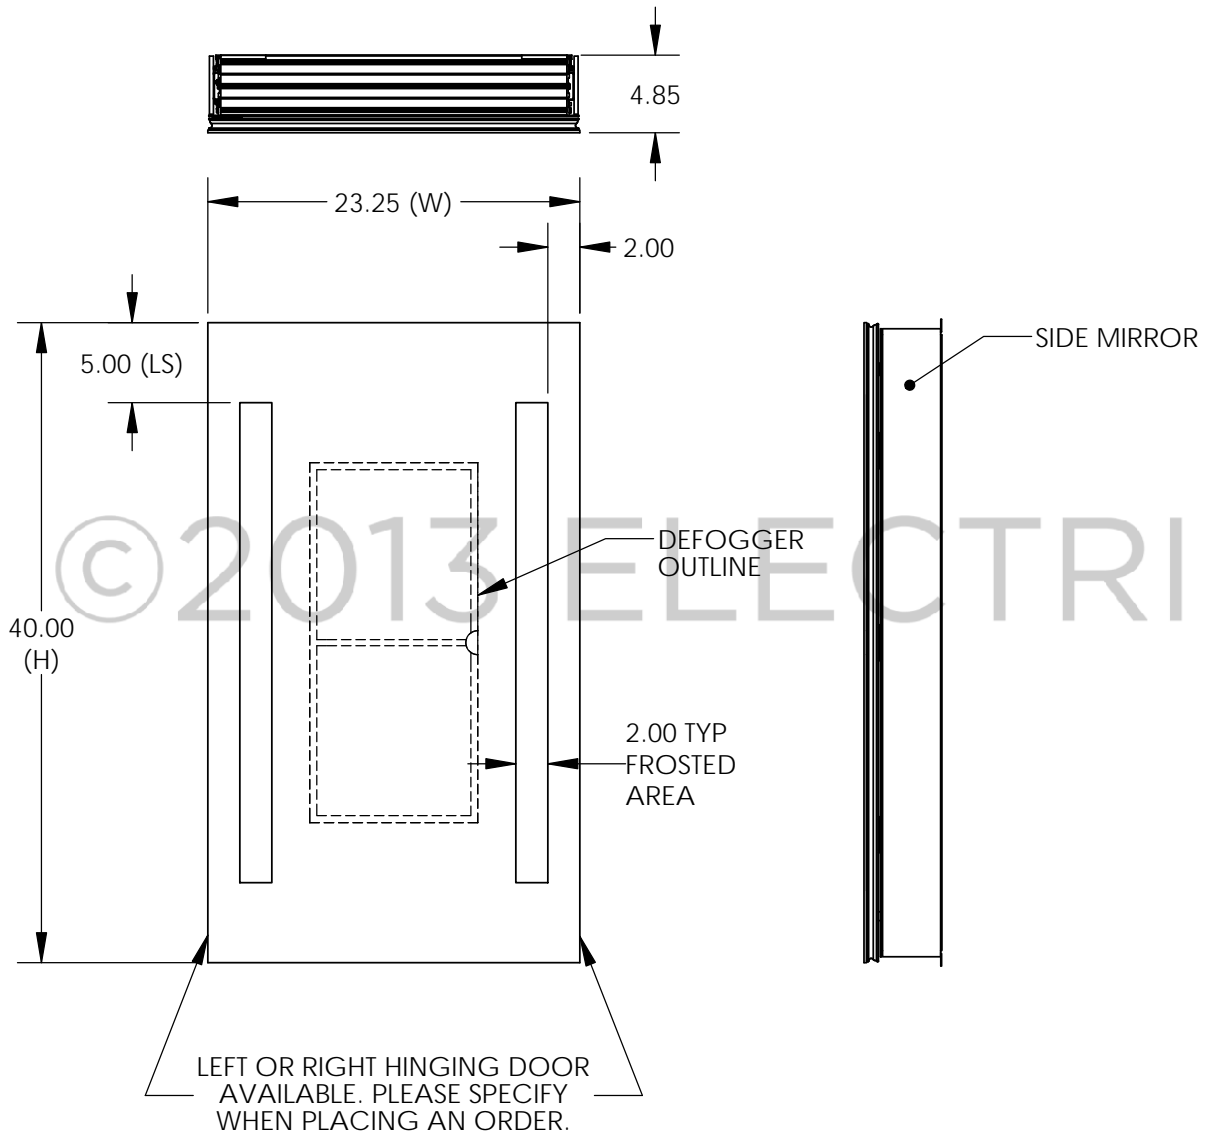

*BY APPROVING THIS DRAWING YOU ARE ENSURING THAT THESE DIMENSIONS HAVE BEEN FIELD VERIFIED.

APPROVED BY: _____ DATE: _____

REVISION REQUESTED

SPECIFICATION:

THE MC CABLE IS BROUGHT IN THROUGH THE BACKSIDE CHASSIS KNOCKOUT AND CONNECTED TO WIRE DISCONNECT. NO ELECTRICAL BOX REQUIRED. CABINET MAY BE ON DEDICATED HOT CIRCUIT OR CONTROLLED BY LIGHT SWITCH, SEE INSTALLATION INSTRUCTIONS FOR WIRING DETAIL. *DIMMING COMPATIBLE - SEE INSTALLATION INSTRUCTIONS FOR WIRING DETAIL.

FIXTURE SHOULD BE MOUNTED TO A MECHANICALLY SOUND SURFACE SUCH AS WALL STUDS TO SUPPORT ITS WEIGHT. MOUNTING CLEATS ARE PROVIDED.

LED SPECIFICATION:
 TYPE: HI-POWER LED
 AVG RATED LIFE (hrs): 50,000
 CCT (k): 3000
 CRI: 85

MODEL SIZE	W	H	LS	OAH	MH	CK	DEFOGGER	AMPS @ 120V
ASC-19.25X24.00	19.25	24	3	24.42	23.67	9.55	6X11	0.35
ASC-23.25X24.00	23.25	24	3	24.42	23.67	11.6	6X11	0.35
ASC-19.25X30.00	19.25	30	3	30.42	29.67	9.55	6X11	0.44
ASC-23.25X30.00	23.25	30	3	30.42	29.67	11.6	10X20	0.54
ASC-19.25X36.00	19.25	36	3	36.42	35.67	9.55	6X11	0.52
ASC-23.25X36.00	23.25	36	3	36.42	35.67	11.6	10X20	0.63
ASC-19.25X40.00	19.25	40	5	40.42	39.67	9.55	6X11	0.52
ASC-23.25X40.00	23.25	40	5	40.42	39.67	11.6	10X20	0.63