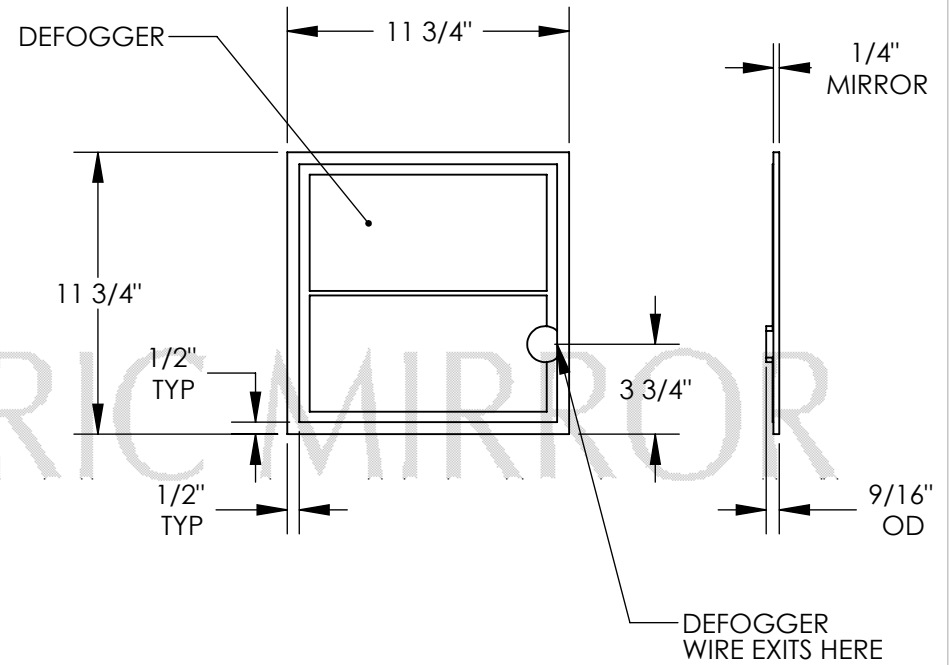

# DEFOGGER LOCATION

INS-11.75X23.75

BACKSIDE

INS-11.75X11.75

BACKSIDE

**ELECTRIC MIRROR®** 2010  
HOTEL LUXURY

**IN SHOWER MIRROR & DEFOGGER**

SALES AID- 5/21/10

DIMS IN INCHES	REV. A
SCALE: 1:8	PG.1 OF 1

\*BY APPROVING THIS DRAWING YOU ARE ENSURING THAT THESE DIMENSIONS HAVE BEEN FIELD VERIFIED.

**PROPRIETARY AND CONFIDENTIAL:**

THE INFORMATION CONTAINED IN THIS DRAWING IS THE SOLE PROPERTY OF ELECTRIC MIRROR L.L.C. ANY REPRODUCTION IN PART OR AS A WHOLE WITHOUT THE WRITTEN PERMISSION OF ELECTRIC MIRROR L.L.C. IS PROHIBITED. © 2010 ELECTRIC MIRROR