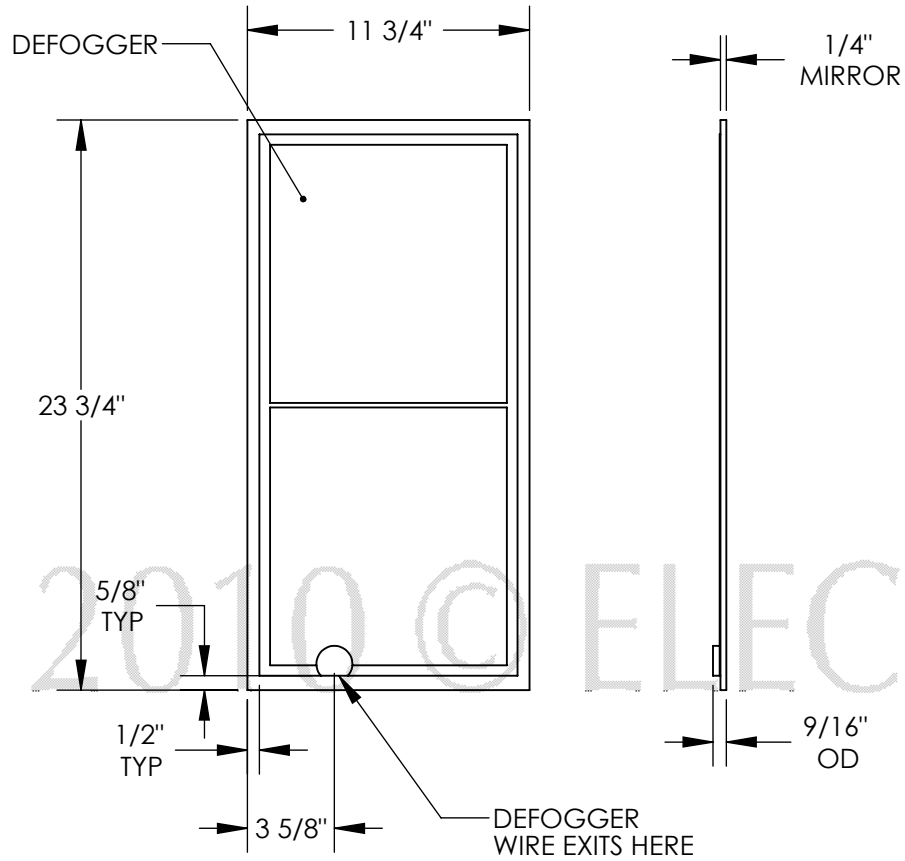

# DEFOGGER LOCATION

INS-11.75X23.75

BACKSIDE

INS-11.75X11.75

BACKSIDE

**ELECTRIC MIRROR®** 2010  
HOTEL LUXURY

**IN SHOWER MIRROR & DEFOGGER**

SALES AID- 5/21/10

DIMS IN INCHES	REV. A
SCALE: 1:8	PG.1 OF 1

\*BY APPROVING THIS DRAWING YOU ARE ENSURING THAT THESE DIMENSIONS HAVE BEEN FIELD VERIFIED.

**PROPRIETARY AND CONFIDENTIAL:**

THE INFORMATION CONTAINED IN THIS DRAWING IS THE SOLE PROPERTY OF ELECTRIC MIRROR L.L.C. ANY REPRODUCTION IN PART OR AS A WHOLE WITHOUT THE WRITTEN PERMISSION OF ELECTRIC MIRROR L.L.C. IS PROHIBITED. © 2010 ELECTRIC MIRROR