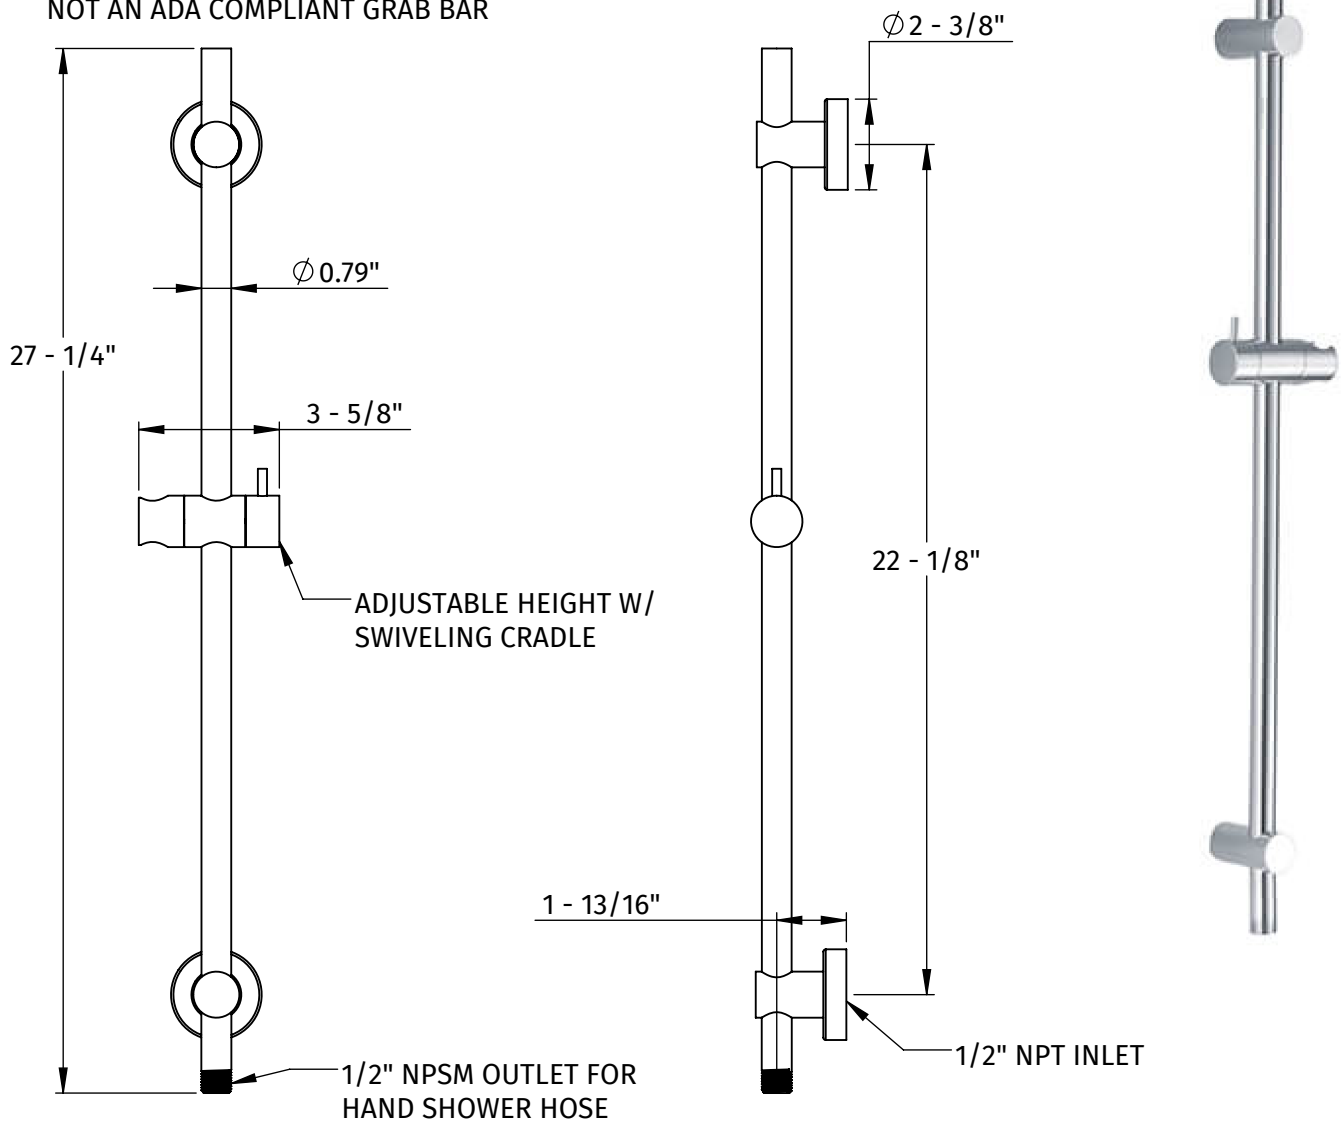

## WALL MOUNTED SHOWER RAIL W/ BOTTOM OUTLET INTEGRAL WATERWAY- ROUND

A McAlpine Company

### SPECIFICATION SHEET

- INTEGRAL WATER OUTLET ELIMINATES THE NEED FOR SEPARATE WATERWAY ELBOW
- ALL BRASS CONSTRUCTION
- HAND SHOWER HOLDER IS ADJUSTABLE IN HEIGHT AND ANGLE
- MOUNTING HARDWARE INCLUDED
- NOT AN ADA COMPLIANT GRAB BAR