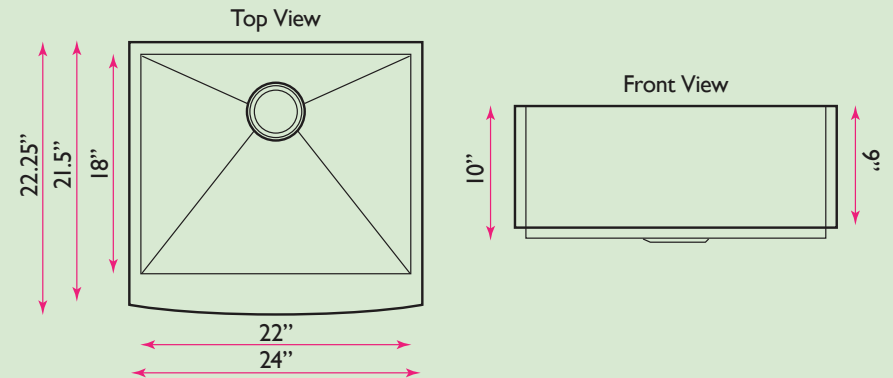

Pro-Series Collection

24 Inch Single Bowl Farmhouse Undermount Apron Front Stainless Steel Kitchen Sink

model:

APRON2420-SR-16

Nantucket
S I N K S

www.NantucketSinksUSA.com
info@nantucketsinksusa.com

SPECS

OVERALL DIMENSIONS	INTERIOR BOWL	APRON HEIGHT	BOWL DEPTH	DRAIN DIMENSIONS
24" x 21.5" Corner 24" x 22.25" Center	22" x 18"	9"	10"	3.5" Opening