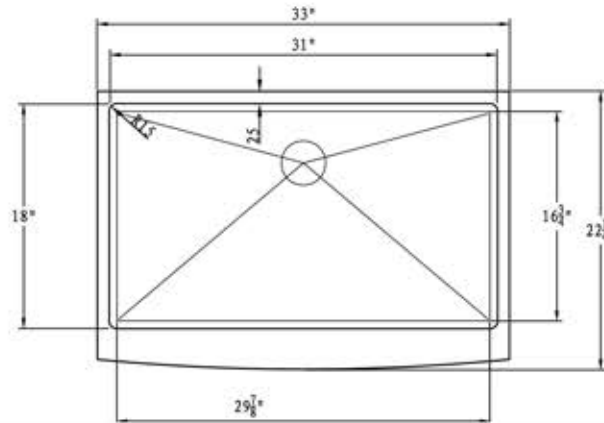

Pro Series Collection

16 Gauge Stainless Farmhouse Apron Sink

MODEL:
Apron 332010-16

FRONT VIEW

Overall Dimensions	Large Bowl	Apron Height	Bowl Depth	Drain Dimensions
33" x 21.5" on corner 33" x 22.25" on center	30.875 X 17 7/8"	9"	10"	3.5" Opening

Please Be Advised

- (Nominal Dimensions*) Actual Dimensions may vary by 1/4"
- Template Not included
- Custom Cabinet Required
- 304 Stainless Steel, 16 Gauge
- Limited Lifetime Manufacturers Warranty

PROJECT/ NAME: