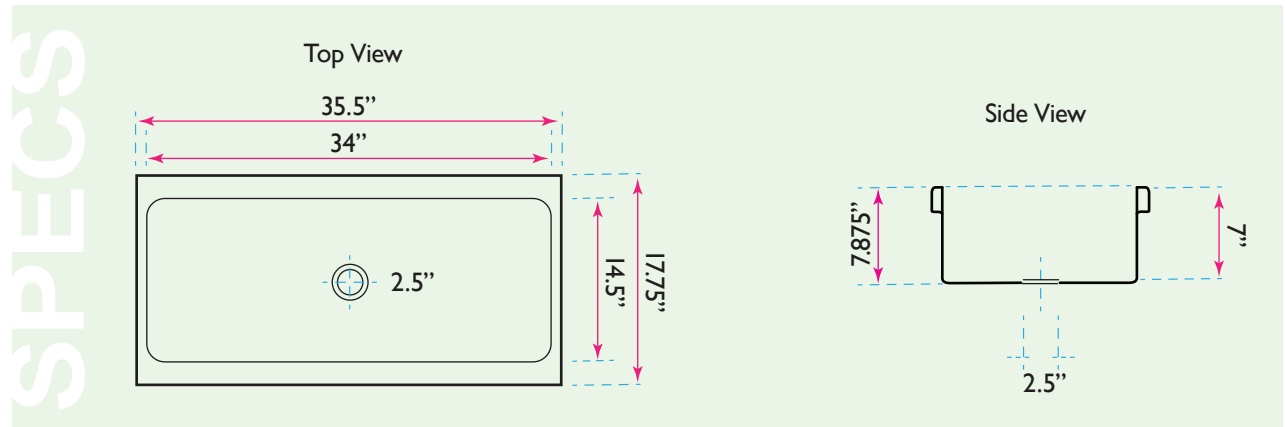

## Canal35-90

www.NantucketSinksUSA.com  
info@nantucketsinksusa.com

OVERALL DIMENSIONS	INTERIOR BOWL	INTERIOR DEPTH	EXTERIOR HEIGHT	DRAIN DIMENSIONS
35.5" x 17.75"	34" x 14.5"	7"	7.875"	2.5"

## FEATURES:

- Premium Italian Fireclay
- Template Not Included
- Easy Clean
- White Porcelain Enamel Glaze
- Limited Warranty
- 2.5" European Drain Opening
- Nominal Dimensions, actual may vary up to .25"