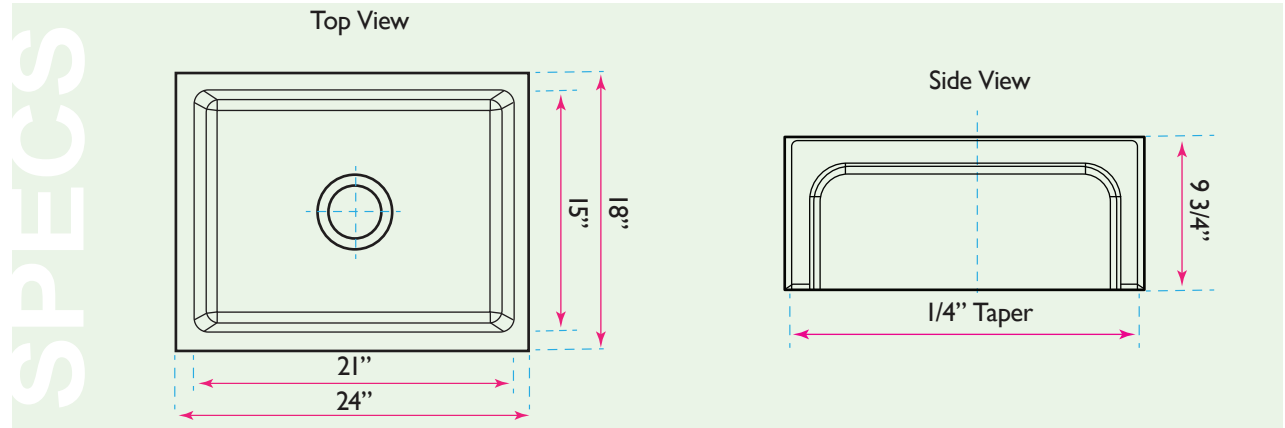

Cape Collection

Premium Fireclay Farmhouse Apron Sink

Nantucket

S I N K S

model:

Chatham-24

www.NantucketSinksUSA.com
info@nantucketsinksusa.com

OVERALL DIMENSIONS	INTERIOR BOWL	INTERIOR BOWL DEPTH	APRON HEIGHT	DRAIN DIMENSIONS
24" x 18"	21" x 15"	9"	9.75"	3.5" Opening

FEATURES:

- Premium Fireclay Sink with Decorative Apron
- Template Not Included
- 9" Interior Bowl Depth
- Very Heavy 2 Person Lift Recommended
- Limited Warranty
- 3.5" Drain Opening
- Nominal Dimensions, actual may vary up to .25"
- Bottom is 7/8" thick, please use an extended flange/extension ferrule
- Custom Cabinet Required
- Made in Italy