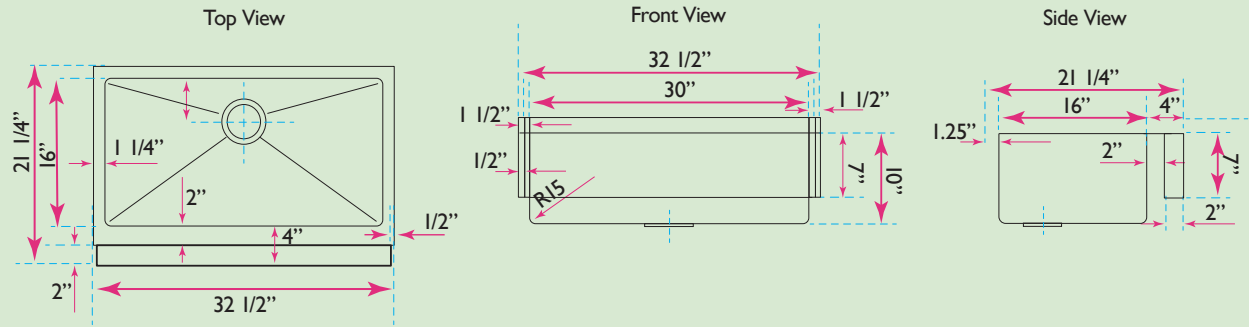

OVERALL DIMENSIONS	LARGE BOWL	APRON HEIGHT	BOWL DEPTH	DRAIN DIMENSIONS
32.5" x 21.25"	30" x 16"	7"	10"	3.5" Opening

FEATURES:

- Brushed satin finish
- Insulated to reduce condensation
- Rubber padding is applied for noise reduction
- Limited lifetime manufacturer’s warranty
- Easy Installation (Use existing cabinet)
- Template not included
- Attention: Designed for framed cabinets. The distance from cabinet top to the cabinet door must be greater than 7 inches.