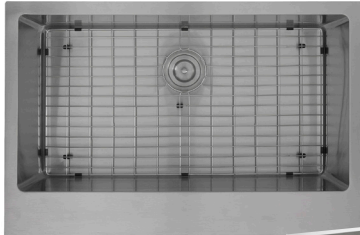

Pro Series Collection

Premium 304, 16 Gauge Stainless Steel
Farmhouse Apron Kitchen Sink

Nantucket

S I N K S

model:
EZAPRON33

www.NantucketSinksUSA.com
info@nantucketsinksusa.com

“Patented” Design

SPECS

OVERALL DIMENSIONS	LARGE BOWL	APRON HEIGHT	BOWL DEPTH	DRAIN DIMENSIONS
32.5" x 21.25"	30" x 16"	7"	10"	3.5" Opening

FEATURES:

- Brushed satin finish
- Insulated to reduce condensation
- Rubber padding is applied for noise reduction
- Limited lifetime manufacturer’s warranty
- Easy Installation (Use existing cabinet)
- Template not included
- Attention: Designed for framed cabinets. The distance from cabinet top to the cabinet door must be greater than 7 inches.