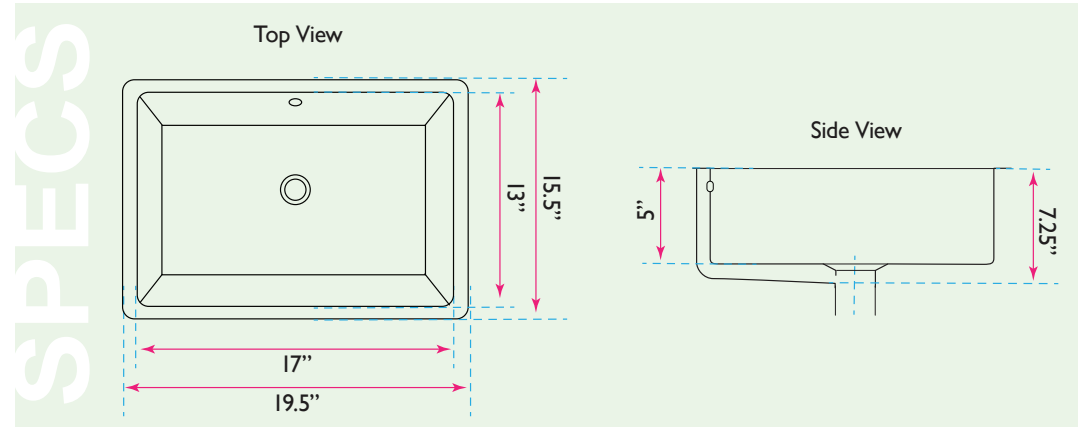

Great Point Collection

Vitreous China Bath Undermount
Rectangular White Sink with Glazed Bottom

model:

GB-17x13-W

Nantucket

S I N K S

www.NantucketSinksUSA.com
info@nantucketsinksusa.com

OVERALL DIMENSIONS	INTERIOR BOWL	BOWL DEPTH	DRAIN OPENING	OVERFLOW
19" x 15.5"	17" x 13"	7.25"(ext.); 5"(int.)	1.75" Opening	Yes

FEATURES:

- Vitreous China undermount with porcelain enamel glaze; easy to clean
- With Overflow
- Limited lifetime manufacturer's warranty
- 1.75" Standard drain not included
- Nominal Dimensions - actual may vary by 1/4"
- Template not included - custom template required