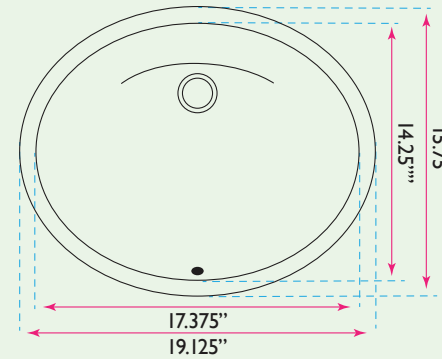

Great Point Collection

Vitreous China Bath Undermount
White Oval Sink with Glazed Bottom

model:

GB-17x14-W

Nantucket
S I N K S

www.NantucketSinksUSA.com
info@nantucketsinksusa.com

SPECS

Top View

OVERALL DIMENSIONS	INTERIOR BOWL	BOWL DEPTH	DRAIN OPENING	OVERFLOW
19.125" x 15.75"	17.375" x 14.25"	8.125"(ext.); 6.75"(int.)	1.75" Opening	Yes

FEATURES:

- Vitreous China undermount with porcelain enamel glaze; easy to clean
- With Overflow
- Limited lifetime manufacturer's warranty
- Fits a 21" cabinet base minimum
- 1.75" Standard drain not included
- Nominal Dimensions - actual may vary by 1/4"
- Template not included - custom template required