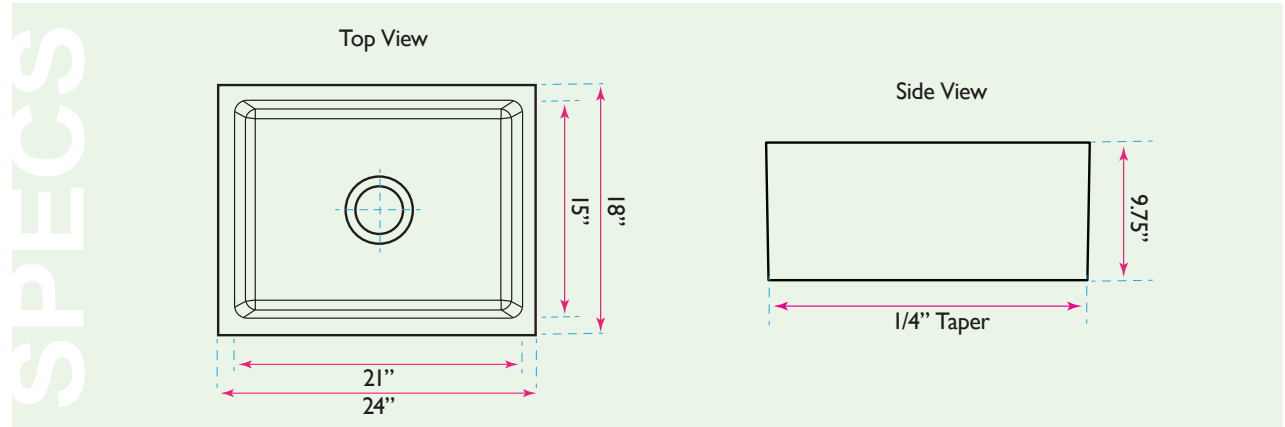

Cape Collection

Premium Fireclay Farmhouse Apron Sink

Nantucket

S I N K S

model:

Hyannis-24

www.NantucketSinksUSA.com
info@nantucketsinksusa.com

OVERALL DIMENSIONS	INTERIOR BOWL	INTERIOR BOWL DEPTH	APRON HEIGHT	DRAIN DIMENSIONS
24" x 18"	21" x 15"	9"	9.75"	3.5" Opening

FEATURES:

- Premium Fireclay Sink with Decorative Apron
- Template Not Included
- 9" Interior Bowl Depth
- Very Heavy 2 Person Lift Recommended
- Limited Warranty
- 3.5" Drain Opening
- Nominal Dimensions, actual may vary up to .25"
- Bottom is 7/8" thick, please use an extended flange/extension ferrule
- Custom Cabinet Required
- Made in Italy