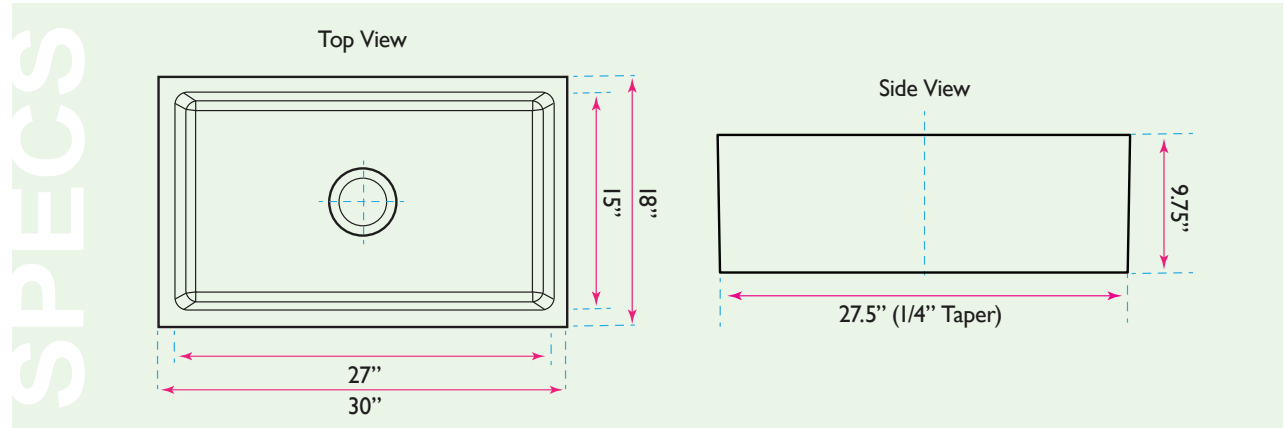

Cape Collection

Premium Fireclay Farmhouse Apron Sink

Nantucket

S I N K S

model:

Hyannis-30

www.NantucketSinksUSA.com
info@nantucketsinksusa.com

OVERALL DIMENSIONS	INTERIOR BOWL	INTERIOR BOWL DEPTH	APRON HEIGHT	DRAIN DIMENSIONS
30" x 18"	27" x 15"	9"	10"	3.5" Opening

FEATURES:

- Premium Fireclay Sink with Decorative Apron
- Template Not Included
- 9" Interior Bowl Depth
- Very Heavy 2 Person Lift Recommended
- Limited Warranty
- 3.5" Drain Opening
- Nominal Dimensions, actual may vary up to .25"
- Bottom is 7/8" thick, please use an extended flange/extension ferrule
- Custom Cabinet Required
- Made in Italy ■ cUPC Approved