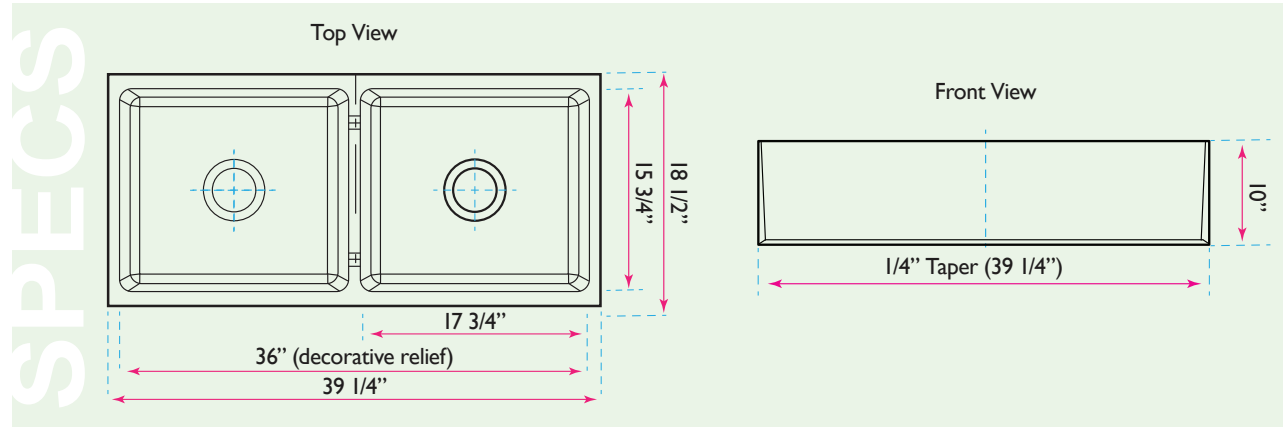

## Hyannis-39-DBL

www.NantucketSinksUSA.com  
info@nantucketsinksusa.com

OVERALL DIMENSIONS	INTERIOR BOWL	BOWL DIMENSIONS	APRON HEIGHT	DRAIN DIMENSIONS
39 1/4" x 18.5"	36" x 15 3/4" x 9"	15 3/4" x 17 3/4"	10"	3.5" Opening

### FEATURES:

- Premium Fireclay Double Bowl Sink with Decorative Apron
- Template Not Included
- 9" Interior Bowl Depth
- Very Heavy 2 Person Lift Recommended (185 Lbs.)
- Limited Warranty
- 3.5" Drain Opening
- Nominal Dimensions, actual may vary up to .25"
- Bottom is 7/8" thick, please use an extended flange/extension ferrule
- Custom Cabinet Required
- Made in Italy