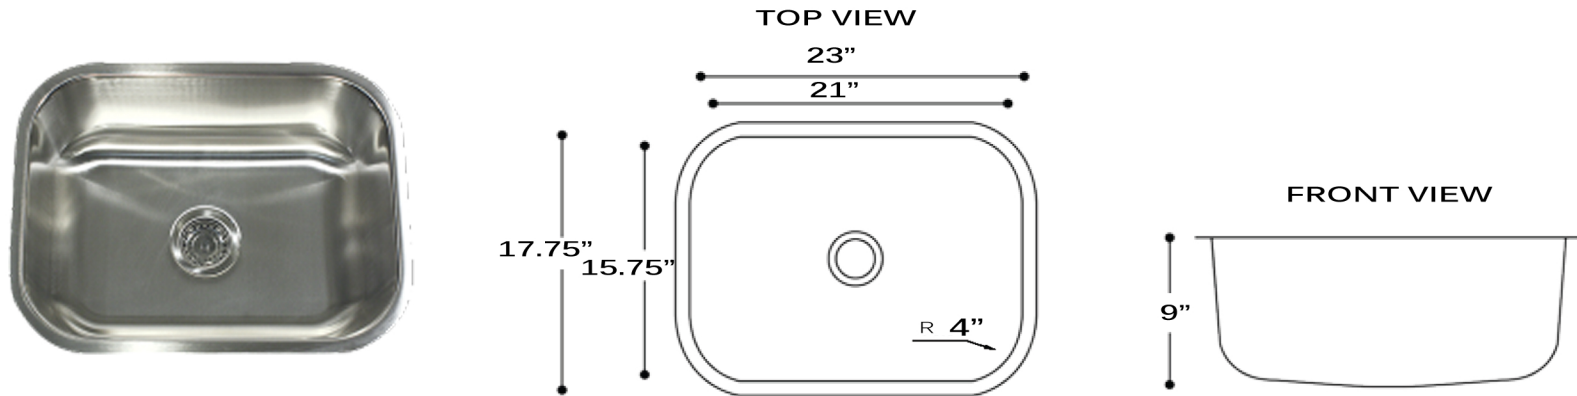

Quidnet Collection

Premium Stainless Steel Kitchen Sink

MODEL:
NS09i-16

Overall Dimensions	Large Bowl	Radius	Bottom Grid/s	Reverse Model
23" X 17.75"	21" x 15.75"	4"	BG09i	NA

FEATURES

- Premium 304, 16 gauge Stainless Steel Kitchen Sink
- 9" Bowl Depth
- Brushed Satin Finish
- Limited Lifetime ManufactureRs Warranty
- Insulated to Reduce Condensation
- Rubber Padding is Applied for Noise Reduction