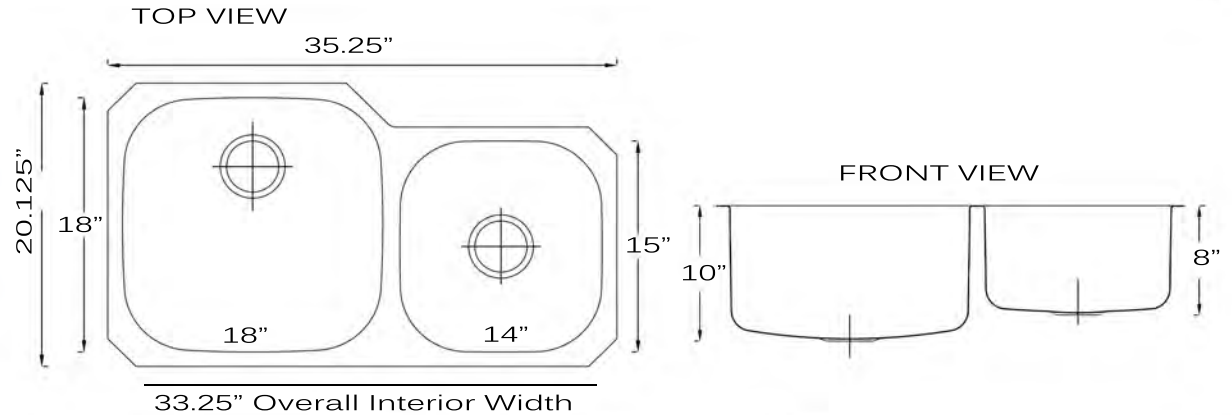

Sconset Collection

Premium Undermount Stainless Steel Kitchen Sink

MODEL:

NS3520-16
NS3520-R-16

Overall Dimensions	Large Bowl	Small Bowl	Bottom Grid/s	Reverse Model
35.25" x 20.125"	18 x 18"	14" x 15"	BG3520L, BG 3520S	NS3520-R-16 SMALL BOWL ON LEFT

FEATURES

- Premium 304, 16 gauge Stainless Steel Kitchen Sink
- Bowl Depth 10" Large, 8" Small
- Brushed Satin Finish
- Limited Lifetime Manufacturers Warranty
- Insulated to Reduce Condensation
- Rubber Padding is Applied for Noise Reduction