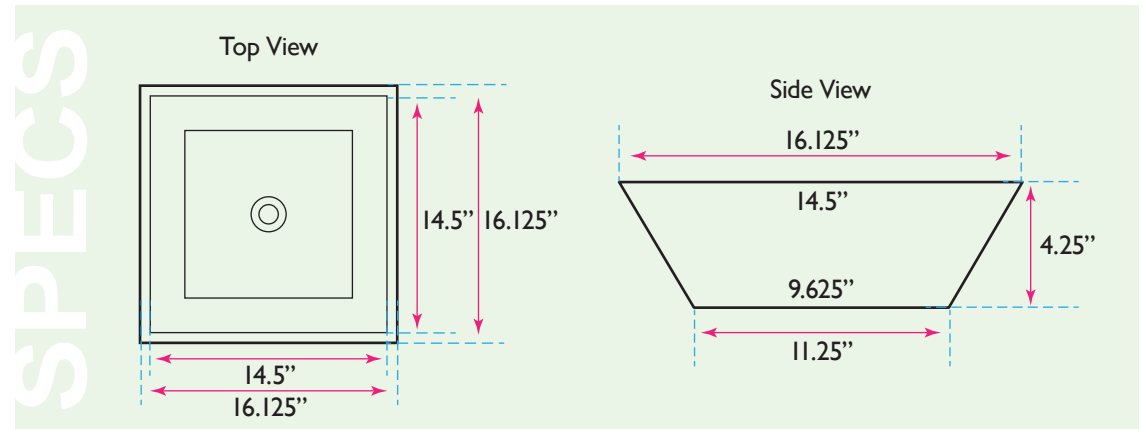

# Brant Point Collection

Vitreous China Square Tapered White Vessel Sink

# Nantucket

S I N K S

model:  
**NSV109**

www.NantucketSinksUSA.com  
info@nantucketsinksusa.com

OVERALL DIMENSIONS	LARGE BOWL	BOWL HEIGHT/DEPTH	DRAIN DIMENSIONS	OVERFLOW
16.125" Square (top) 11.125" Square (bottom)	14.5" Square (top) 9.625" Square (bottom)	4.25"(ext.); 3.625"(int.)	1.75" Opening	NO

## FEATURES:

- Premium Vitreous China
- Template not included
- High gloss finish seals surface and makes for easy cleaning
- White Porcelain enamel finish
- Limited warranty
- No Overflow
- Nominal dimensions - actual may vary by 1/4"
- Fits a 21" cabinet base minimum