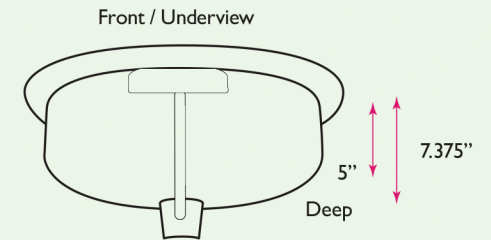

# Brightwork Home Collection

Hammered Stainless Steel Oval Undermount Bathroom Sink With Overflow

model:  
**OVS-OF**

**Nantucket**  
S I N K S

www.NantucketSinksUSA.com  
info@nantucketsinksusa.com

SPECS

OVERALL DIMENSIONS	INTERIOR BOWL	BOWL DEPTH	DRAIN OPENING	OVERFLOW
17.5" x 13.75"	15" x 11.5"	7.375"(ext.); 5"(int.)	1.5" Opening	Yes

## FEATURES:

- Premium Stainless Steel bathroom sink
- With Overflow
- 18 Gauge
- Interior damp
- Hand hammered, individual variations will exist
- Limited manufacturer's warranty
- Nominal Dimensions - actual may vary by 1/4"
- Fits a 21" cabinet base minimum
- Professional installation recommended