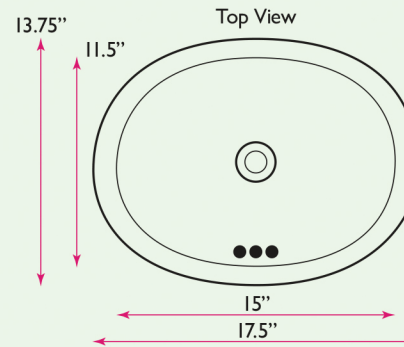

# Brightwork Home Collection

Hammered Stainless Steel Oval Undermount Bathroom Sink With Overflow

model:  
**OVS-OF**

**Nantucket**  
S I N K S

www.NantucketSinksUSA.com  
info@nantucketsinksusa.com

SPECS

OVERALL DIMENSIONS	INTERIOR BOWL	BOWL DEPTH	DRAIN OPENING	OVERFLOW
17.5" x 13.75"	15" x 11.5"	7.375"(ext.); 5"(int.)	1.5" Opening	Yes

## FEATURES:

- Premium Stainless Steel bathroom sink
- With Overflow
- 18 Gauge
- Interior damp
- Hand hammered, individual variations will exist
- Limited manufacturer's warranty
- Nominal Dimensions - actual may vary by 1/4"
- Fits a 21" cabinet base minimum
- Professional installation recommended