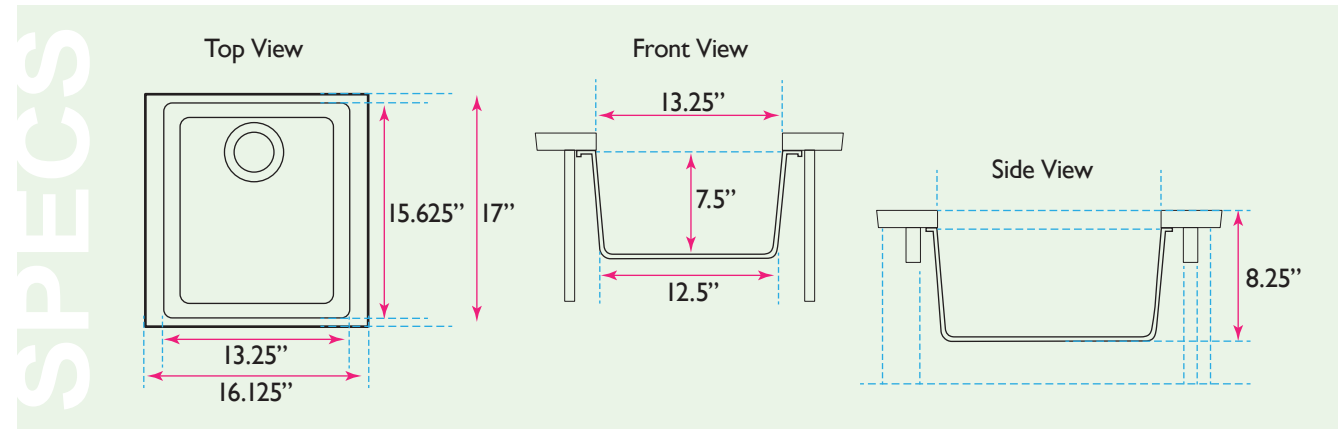

# Plymouth Collection

17" Single Bowl Undermount  
Granite Composite Bar/Prep Sink in Sand

model:

**PR1716-S**

**Nantucket**  
S I N K S

www.NantucketSinksUSA.com  
info@nantucketsinksusa.com

OVERALL DIMENSIONS	INTERIOR BOWL	EXTERIOR HEIGHT	INTERIOR BOWL DEPTH	DRAIN DIMENSIONS
16.125" x 17"	13.25" x 15.625"	8.25"	7.5"	3.5" Opening (not incl.)