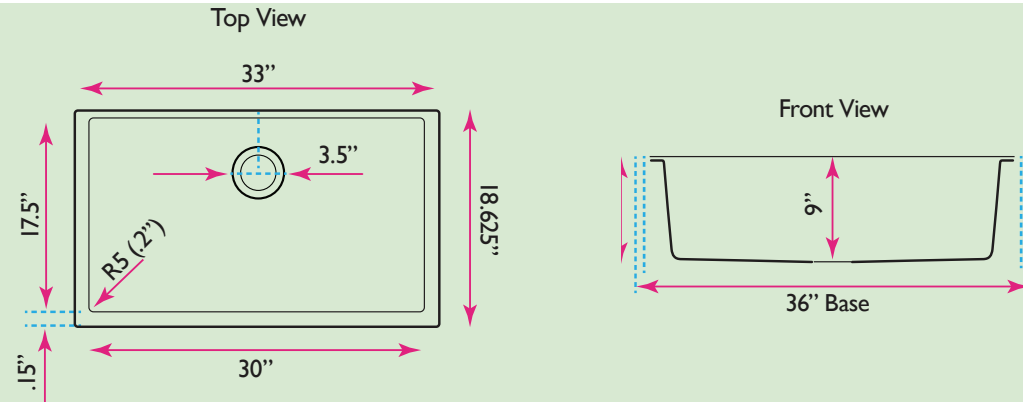

# Plymouth Collection

33 Inch Single Bowl Undermount  
Granite Composite Kitchen Sink

model:

**PR3320-BL-UM**

**Nantucket**  
S I N K S

www.NantucketSinksUSA.com  
info@nantucketsinksusa.com

SPECS

OVERALL DIMENSIONS	INTERIOR BOWL	INTERIOR BOWL DEPTH	DRAIN DIMENSIONS	BOTTOM GRID
33" x 18.625"	30" x 17.5"	9"	3.5" Drain Opening	N/A