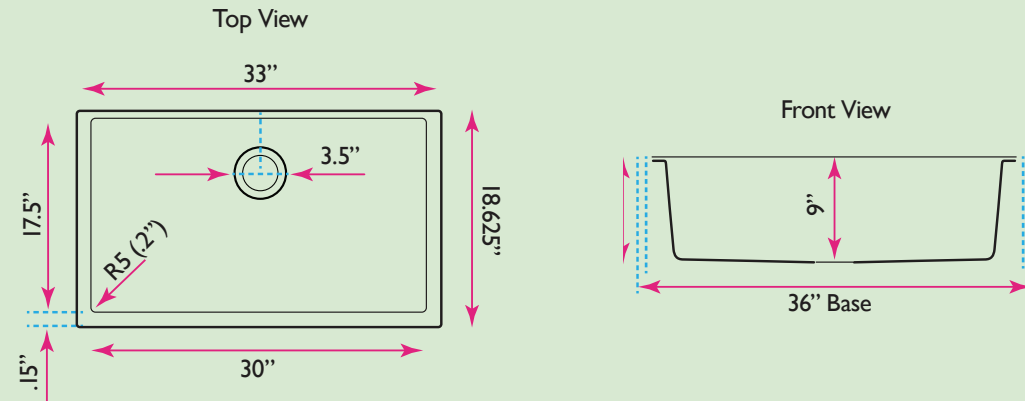

Plymouth Collection

33 Inch Single Bowl Undermount
Granite Composite Kitchen Sink

model:

PR3320-S-UM

Nantucket
S I N K S

www.NantucketSinksUSA.com
info@nantucketsinksusa.com

SPECS

OVERALL DIMENSIONS	INTERIOR BOWL	INTERIOR BOWL DEPTH	DRAIN DIMENSIONS	BOTTOM GRID
33" x 18.625"	30" x 17.5"	9"	3.5" Drain Opening	N/A