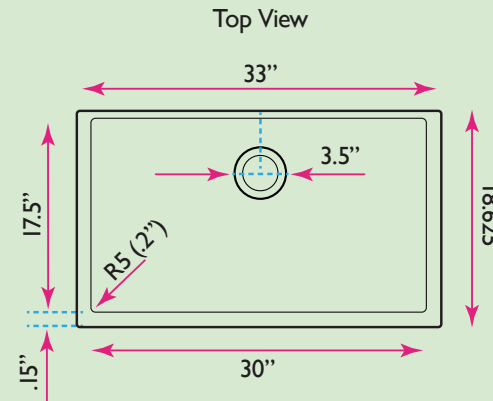

Plymouth Collection

33 Inch Single Bowl Undermount
Granite Composite Kitchen Sink

model:

PR3320-TI-UM

Nantucket
S I N K S

www.NantucketSinksUSA.com
info@nantucketsinksusa.com

SPECS

OVERALL DIMENSIONS	INTERIOR BOWL	INTERIOR BOWL DEPTH	DRAIN DIMENSIONS	BOTTOM GRID
33" x 18.625"	30" x 17.5"	9"	3.5" Drain Opening	N/A