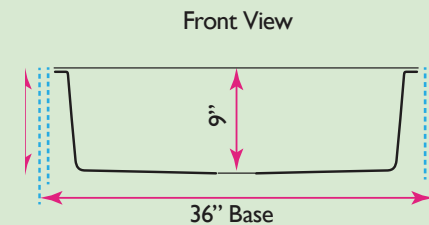

Plymouth Collection

33 Inch Single Bowl Undermount
Granite Composite Kitchen Sink

model:

PR3320-TI-UM

Nantucket
S I N K S

www.NantucketSinksUSA.com
info@nantucketsinksusa.com

SPECS

OVERALL DIMENSIONS	INTERIOR BOWL	INTERIOR BOWL DEPTH	DRAIN DIMENSIONS	BOTTOM GRID
33" x 18.625"	30" x 17.5"	9"	3.5" Drain Opening	N/A