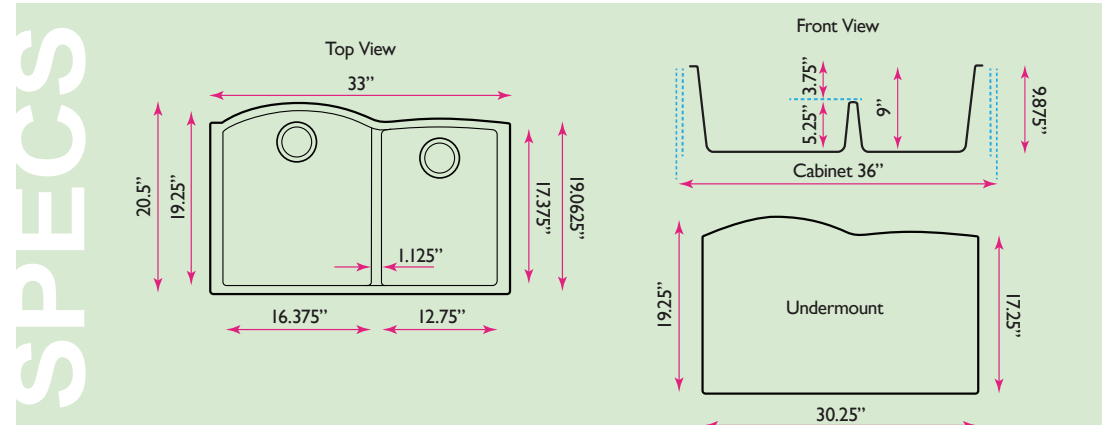

Plymouth Collection

33 Inch Single Bowl Undermount
Granite Composite Kitchen Sink

model:

PR6040-BR-UM

Nantucket

S I N K S

www.NantucketSinksUSA.com
info@nantucketsinksusa.com

OVERALL DIMENSIONS	INTERIOR BOWLS	BOWL DEPTH	DRAIN DIMENSIONS	BOTTOM GRID
33" x 20.5"	19.25" x 16.375" Large 17.375" x 12.75" Small	9"	3.5" Standard Opening	Not Included