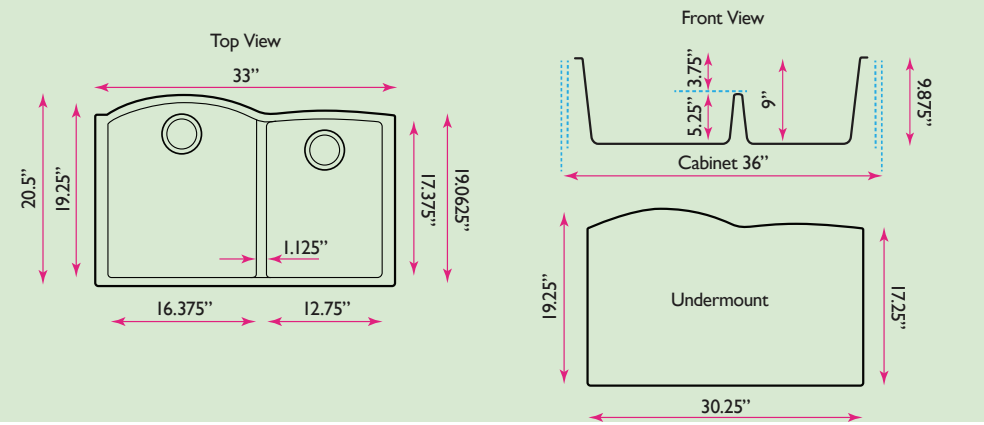

Plymouth Collection

33 Inch Single Bowl Undermount
Granite Composite Kitchen Sink

model:

PR6040-S-UM

Nantucket
S I N K S

www.NantucketSinksUSA.com
info@nantucketsinksusa.com

SPECS

OVERALL DIMENSIONS	INTERIOR BOWLS	BOWL DEPTH	DRAIN DIMENSIONS	BOTTOM GRID
33" x 20.5"	19.25" x 16.375" Large 17.375" x 12.75" Small	9"	3.5" Standard Opening	Not Included