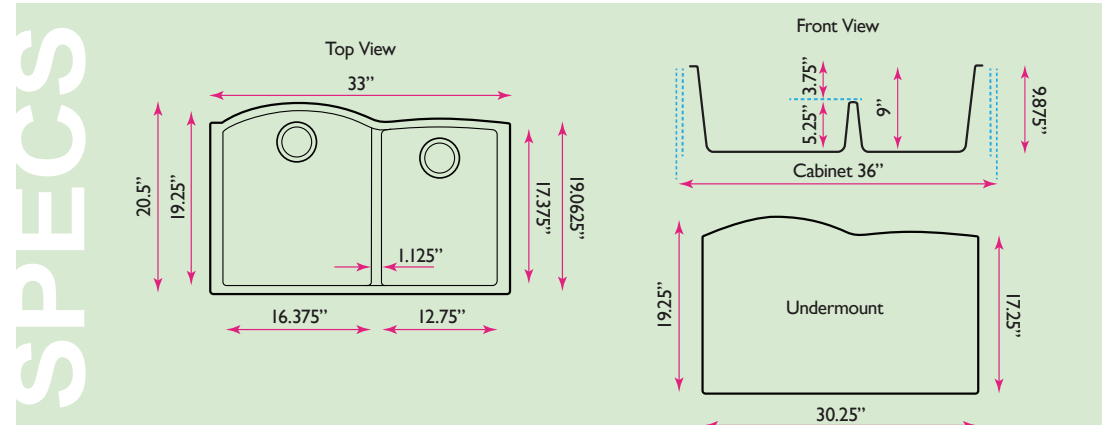

Plymouth Collection

33 Inch Single Bowl Undermount
Granite Composite Kitchen Sink

model:

PR6040-TR-UM

Nantucket

S I N K S

www.NantucketSinksUSA.com
info@nantucketsinksusa.com

OVERALL DIMENSIONS	INTERIOR BOWLS	BOWL DEPTH	DRAIN DIMENSIONS	BOTTOM GRID
33" x 20.5"	19.25" x 16.375" Large 17.375" x 12.75" Small	9"	3.5" Standard Opening	Not Included