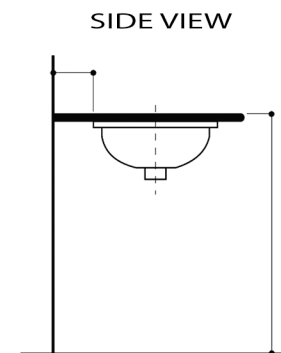

Regatta Collection

Fireclay Bathroom Vanity Sink

MODEL:
RC78140HC "MUMBAI"

Overall Dimensions	Interior Bowl	Interior Depth	Exterior Height	Drain Dimensions
16" x 15.125"	13.25" Diameter	5.625"	6.75"	1.75"

FEATURES

- Genuine Italian Fireclay
- Nominal Dimensions - Actual may vary by 1/4"
- Undermount, Template Not Included
- Hammered interior bowl hand-painted with genuine copper
- No Overflow
- Made in Italy
- Do not clean with abrasive cleansers or pads
- Limited Warranty For Manufacturer Defects