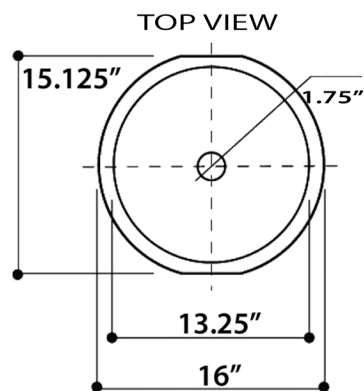

Regatta Collection

Fireclay Bathroom Vanity Sink

MODEL:
RC78140HC "MUMBAI"

Overall Dimensions	Interior Bowl	Interior Depth	Exterior Height	Drain Dimensions
16" x 15.125"	13.25" Diameter	5.625"	6.75"	1.75"

FEATURES

- Genuine Italian Fireclay
- Nominal Dimensions - Actual may vary by 1/4"
- Undermount, Template Not Included
- Hammered interior bowl hand-painted with genuine copper
- No Overflow
- Made in Italy
- Do not clean with abrasive cleansers or pads
- Limited Warranty For Manufacturer Defects