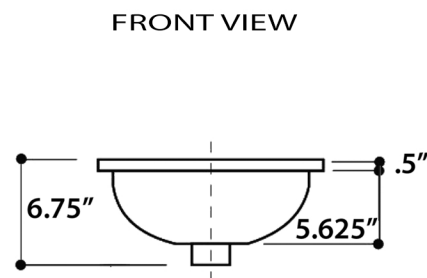

Regatta Collection

Fireclay Bathroom Vanity Sink

MODEL:
RC78140HC "MUMBAI"

Overall Dimensions	Interior Bowl	Interior Depth	Exterior Height	Drain Dimensions
16" x 15.125"	13.25" Diameter	5.625"	6.75"	1.75"

FEATURES

- Genuine Italian Fireclay
- Nominal Dimensions - Actual may vary by 1/4"
- Undermount, Template Not Included
- Hammered interior bowl hand-painted with genuine copper
- No Overflow
- Made in Italy
- Do not clean with abrasive cleansers or pads
- Limited Warranty For Manufacturer Defects