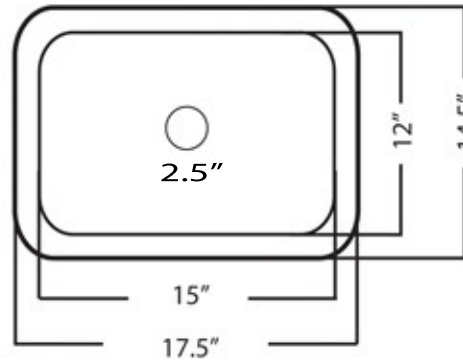

# Brightwork Home Collection

Brass Bar Sink

MODEL:

**REB**

TOP VIEW

Compatible Drain:  
NS403-PB  
junior duo drain  
(not included)

Overall Dimensions	Interior Bowl	Bowl Depth	Drain Size	Overflow
17.5" x 14.5"	15" x 12"	5" (Interior)	2.5"	None

## FEATURES

- Premium hammered Brass bar sink
- 5" Bowl Depth
- Solid Brass Construction
- Limited Manufacturers Warranty
- Special Care & Maintenance Required

\*\* Nominal Dimenisons - Actual May Vary by up to .25"