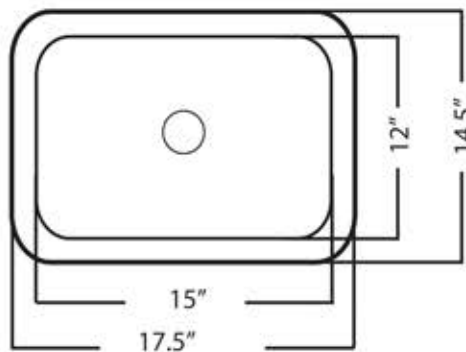

Brightwork Collection

Premium Nickel / Brass Plated Bar Sink

MODEL:
REN / REB

Overall Dimensions	Large Bowl	Small Bowl	Bottom Grid/s	Reverse Model
17.5" x 14.5" x 5"	15" x 12"	NA	NA	NA

FEATURES

- Premium Nickel / Brass Plated bar sink
- 5" Bowl Depth
- Solid Brass Construction
- Limited Manufacturers Warranty