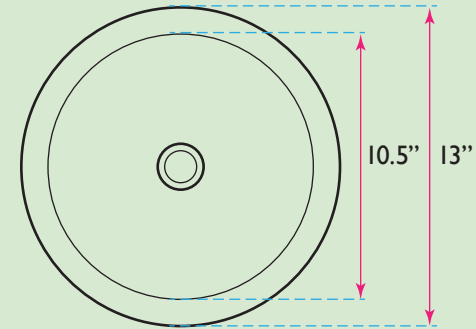

OVERALL DIMENSIONS	INTERIOR BOWL	BOWL DEPTH	DRAIN OPENING	OVERFLOW
13" Diameter	10.5" Diameter	7"(ext.); 5" (int.)	2.5" Opening	NO

FEATURES:

- Premium nickel / brass plated bar / prep sink
- Hand hammered, individual variations will exist
- No overflow
- 16 Gauge
- Solid brass construction
- Limited manufacturer's warranty
- Special care & maintenance required
- Nominal dimensions - actual may vary up to .25"
- Professional installation recommended