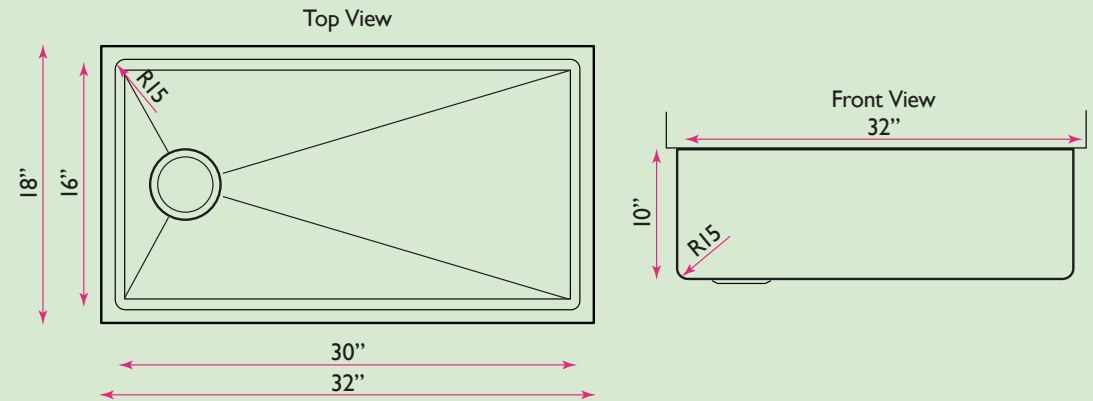

Pro Series Collection

32 Inch Large Rectangle Single Bowl Undermount
Small Radius Corners Stainless Steel Kitchen Sink

Nantucket

S I N K S

model:

SR3218-OSD

www.NantucketSinksUSA.com
info@nantucketsinksusa.com

SPECS

OVERALL DIMENSIONS	INTERIOR BOWL	BOWL DEPTH	BOTTOM GRID(S)	REVERSE MODEL
32" x 18"	30" x 16"	10"	BG-3218-OSD	N/A

FEATURES:

- Premium 304, 16 gauge stainless steel kitchen sink
- Colander drain and grid included (Lux accessory pkg.)
- Brushed satin finish
- Limited lifetime manufacturer's warranty
- Insulated to reduce condensation
- Rubber padding is applied for noise reduction