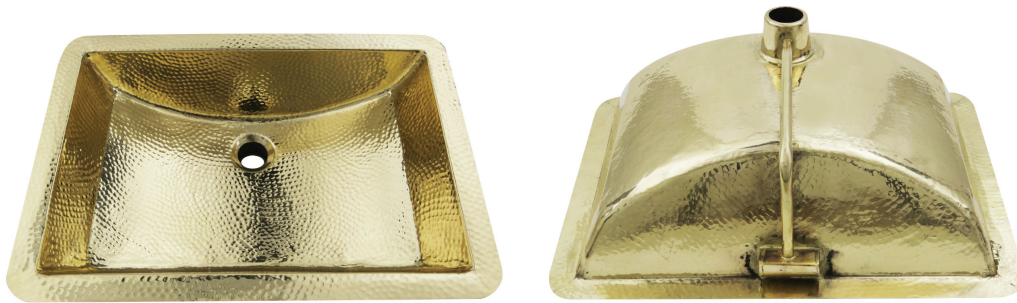

Brightwork Home Collection

Hammered Brass Rectangular Undermount
Bathroom Sink with Overflow

model:

TRB-1914-OF

Nantucket
S I N K S

www.NantucketSinksUSA.com
info@nantucketsinksusa.com

OVERALL DIMENSIONS	INTERIOR BOWL	BOWL DEPTH	DRAIN OPENING	OVERFLOW
21" x 15"	18.5" x 12.5"	8.5"(ext.); 6.5"(int.)	1.5" Opening	Yes

FEATURES:

- Premium Brass bathroom sink
- With Overflow
- Limited manufacturer's warranty
- Solid brass construction
- Hand hammered, individual variations will exist
- Lacquered finish
- Nominal Dimensions - actual may vary by 1/4"
- Special care & maintenance required
- Professional installation recommended