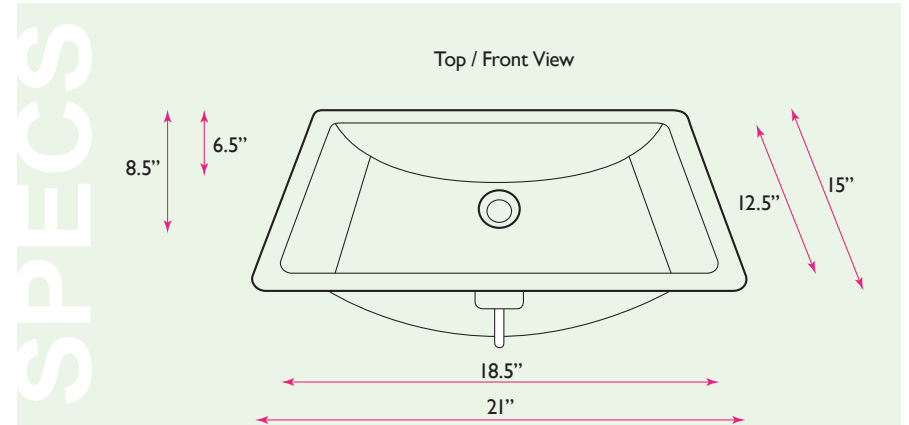

Brightwork Home Collection

Hammered Brass Rectangular Undermount
Bathroom Sink with Overflow

model:

TRB-1914-OF

Nantucket
S I N K S

www.NantucketSinksUSA.com
info@nantucketsinksusa.com

OVERALL DIMENSIONS	INTERIOR BOWL	BOWL DEPTH	DRAIN OPENING	OVERFLOW
21" x 15"	18.5" x 12.5"	8.5"(ext.); 6.5"(int.)	1.5" Opening	Yes