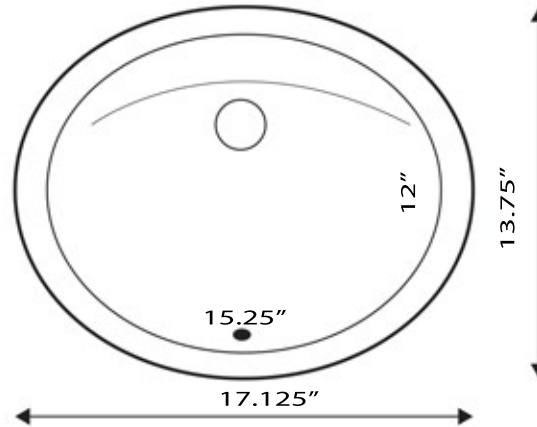

Great Point Collection  
Vitreous China Bath Undermount Sinks

MODEL:  
**UM-15x12-W / UM-15x12-B**

Overall Dimensions	Interior Bowl	Interior Depth	Exterior Height	Drain Opening
17.125" x 13.75"	15.25" x 12"	5.5"	7"	1.5" (standard US)

**FEATURES**

- Nominal Dimensions - actual may vary by 1/4"
- Template and mounting clips included
- Vitreous China undermount with porcelain enamel glaze
- Limited Lifetime Manufacturers Warranty
- With Overflow