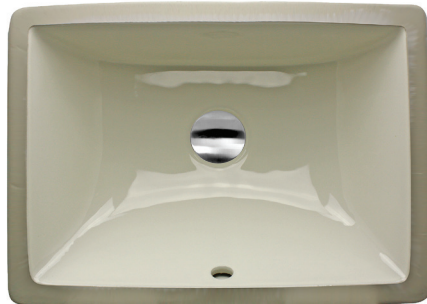

# Great Point Collection

Vitreous China Bath Undermount  
Rectangular Sink in White or Bisque

model:

**UM-16x11-W / UM-16x11-B**

**Nantucket**  
S I N K S

www.NantucketSinksUSA.com  
info@nantucketsinksusa.com

OVERALL DIMENSIONS	INTERIOR BOWL	BOWL DEPTH	DRAIN OPENING	OVERFLOW
18" x 12.875"	16" x 10.875"	7.375"(ext.); 5.875"(int.)	1.75" Opening	Yes

## FEATURES:

- Vitreous China undermount with porcelain enamel glaze; easy to clean
- With Overflow
- Limited lifetime manufacturer's warranty
- 1.75" Standard drain not included
- Fits a 21" cabinet base minimum
- Nominal Dimensions - actual may vary by 1/4"
- Template included