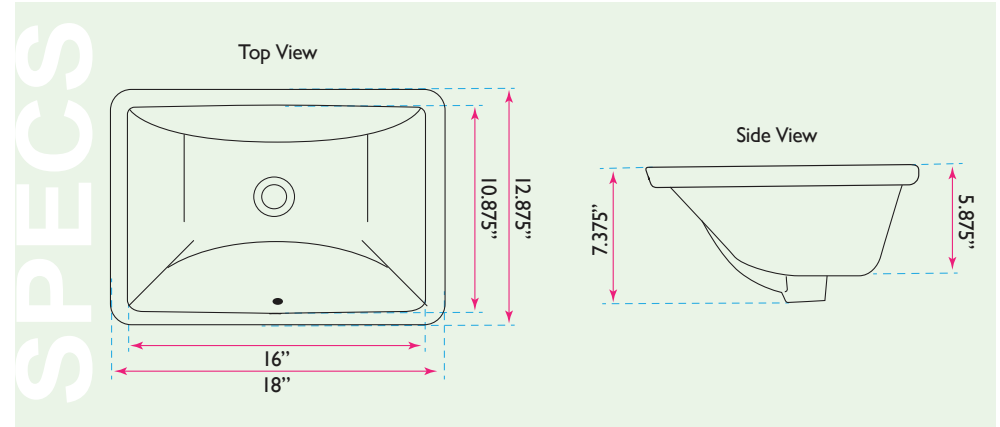

# Great Point Collection

Vitreous China Bath Undermount  
Rectangular Sink in White or Bisque

model:

**UM-16x11-W / UM-16x11-B**

**Nantucket**  
S I N K S

www.NantucketSinksUSA.com  
info@nantucketsinksusa.com

OVERALL DIMENSIONS	INTERIOR BOWL	BOWL DEPTH	DRAIN OPENING	OVERFLOW
18" x 12.875"	16" x 10.875"	7.375"(ext.); 5.875"(int.)	1.75" Opening	Yes

## FEATURES:

- Vitreous China undermount with porcelain enamel glaze; easy to clean
- With Overflow
- Limited lifetime manufacturer's warranty
- 1.75" Standard drain not included
- Fits a 21" cabinet base minimum
- Nominal Dimensions - actual may vary by 1/4"
- Template included