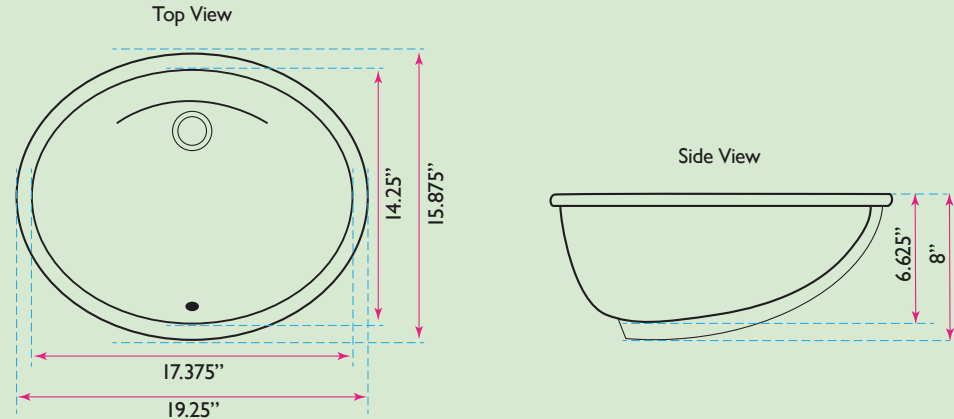

Great Point Collection

Vitreous China Bath Undermount Sink in Bisque

Nantucket

SINKS

model:

UM-17x14-B-K

www.NantucketSinksUSA.com

info@nantucketsinksusa.com

SPECS

OVERALL DIMENSIONS	INTERIOR BOWL(S)	EXTERIOR BOWL DEPTH	INTERIOR BOWL DEPTH	DRAIN DIMENSIONS
19.25" x 15.875"	17.375" x 14.25"	8"	6.625"	1.75" Opening

FEATURES:

- Vitreous china undermount with porcelain enamel glaze; easy to clean
- Limited manufacturer's warranty
- Nominal Dimensions* - actual dimensions may vary by .5"
- Professional installation recommended
- With overflow
- Drain hole is 1.75" standard opening (drain not included)
- Fits 21" cabinet base minimum