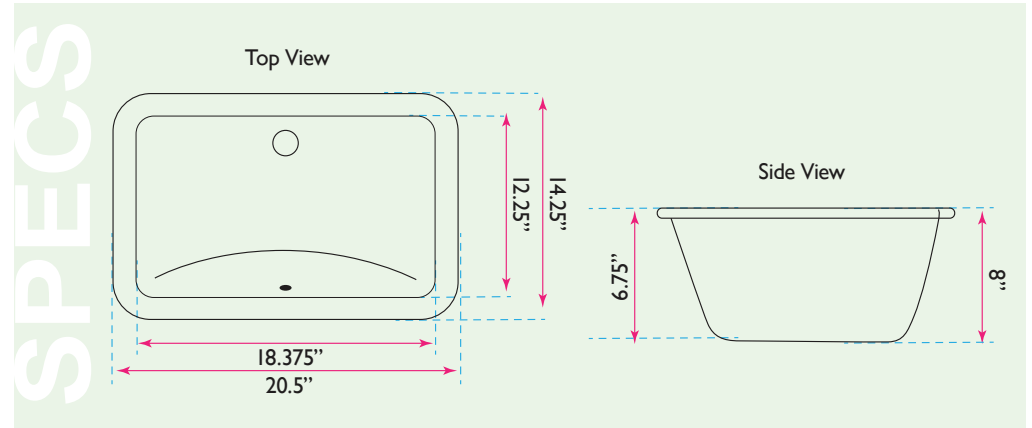

# Great Point Collection

Vitreous China Bath Undermount  
Rectangular Sink in White or Bisque

model:

**UM-18x12-W / UM-18x12-B**

# Nantucket

S I N K S

www.NantucketSinksUSA.com  
info@nantucketsinksusa.com

OVERALL DIMENSIONS	INTERIOR BOWL	BOWL DEPTH	DRAIN OPENING	OVERFLOW
20.5" x 14.25"	18.375" x 12.25" (top)	8"(ext.); 6.75"(int.)	1.75" Opening	Yes

## FEATURES:

- Vitreous China undermount with porcelain enamel glaze; easy to clean
- With Overflow
- Limited lifetime manufacturer's warranty
- 1.75" Standard drain not included
- Fits a 24" cabinet base minimum
- Nominal Dimensions - actual may vary by 1/4"
- Template and mounting clips included