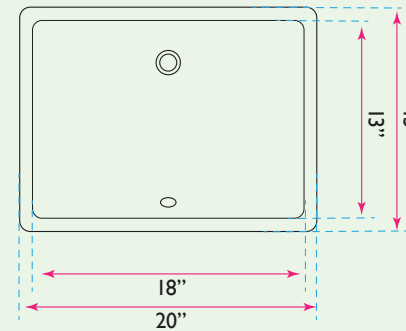

Great Point Collection

Vitreous China Bath Undermount
Rectangular White Sink

model:

UM-18x13-W

Nantucket

S I N K S

www.NantucketSinksUSA.com
info@nantucketsinksusa.com

SPECS

Top View

| OVERALL DIMENSIONS | INTERIOR BOWL | BOWL DEPTH | DRAIN OPENING | OVERFLOW |
|--------------------|---------------|----------------------|---------------|----------|
| 20" x 15" | 18" x 13" | 7.5"(ext.); 6"(int.) | 1.75" Opening | Yes |

FEATURES:

- Vitreous China undermount with porcelain enamel glaze; easy to clean
- With Overflow
- Limited lifetime manufacturer's warranty
- Fits 21" cabinet base minimum
- 1.75" Standard drain not included
- Nominal Dimensions - actual may vary by 1/4"
- Template and mounting clips included