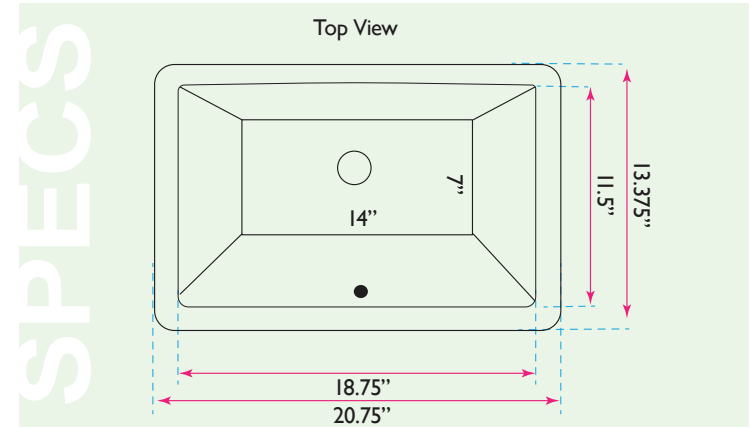

# Great Point Collection

Vitreous China Bath Undermount  
Rectangular Sink in White or Bisque

model:

**UM-19x11-W / UM-19x11-B**

# Nantucket

S I N K S

www.NantucketSinksUSA.com  
info@nantucketsinksusa.com

OVERALL DIMENSIONS	INTERIOR BOWL	BOWL DEPTH	DRAIN OPENING	OVERFLOW
20.75" x 13.375"	18.75" x 11.5" (top)	7.25"(ext.); 5.75"(int.)	1.75" Opening	Yes

## FEATURES:

- Vitreous China undermount with porcelain enamel glaze; easy to clean
- With Overflow
- Limited lifetime manufacturer's warranty
- Fits a 24" cabinet base minimum
- 1.75" standard drain is not included with sink
- Nominal Dimensions - actual may vary by 1/4"
- Template and mounting clips included