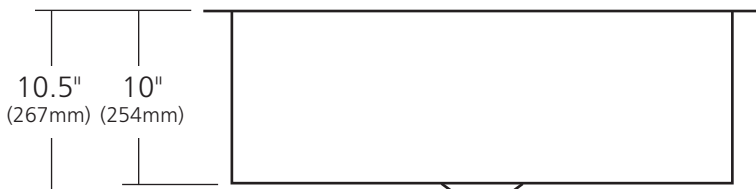

SPECIFICATIONS

COCINA 33

Cocina Series

TOP VIEW

FRONT VIEW

CPK272 Antique
CPK572 Brushed Nickel

PRODUCT DETAILS

- 33" x 21" x 10.5" OD (838mm x 533mm x 267mm)
- 30" x 18" x 10" ID (762mm x 457mm x 254mm)
- Hand hammered 16 gauge recycled copper
- 3.5" (89mm) drain opening
- Dimensions are not exact and may vary $\pm .5"$ (13mm)

INSTALLATION

- Undermount

COORDINATING PRODUCTS

- Drains: DR320 or DR340
- Bottom Grid: GR2917
- MetalProtect™

STANDARDS COMPLIANCE

- UPC/cUPC compliant

IMPORTANT

Due to the handcrafted nature of this product, it will vary in finish, texture, hammering, and other details. Dimensions may vary up to $.5"$ (13mm). We strongly recommend waiting for the actual product before making any installation cuts.