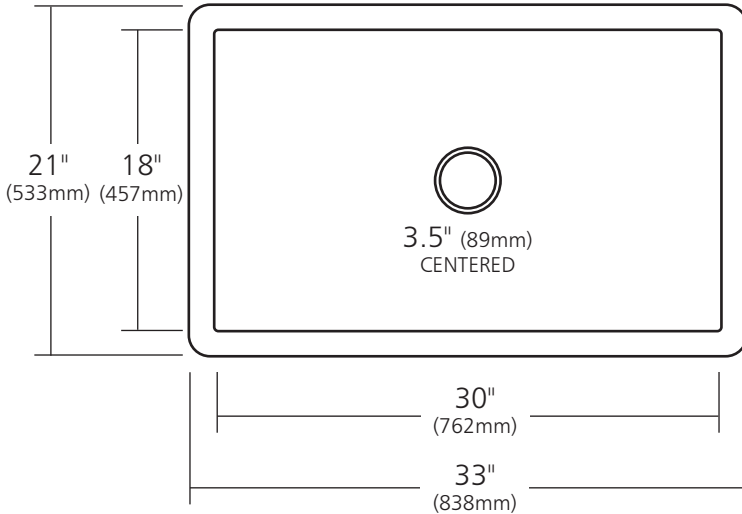

SPECIFICATIONS

COCINA 33

Cocina Series

TOP VIEW