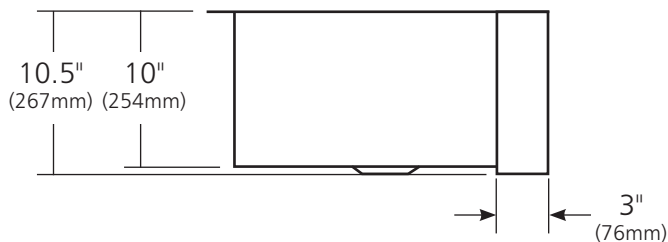

SPECIFICATIONS

FARMHOUSE DUET PRO

Farmhouse Series

TOP VIEW

CPK274 Antique
CPK574 Brushed Nickel

PRODUCT DETAILS

- 40" x 22" x 10.5" OD (1016mm x 559mm x 267mm)
- Lg Basin: 24" x 18" x 10" ID (610mm x 457mm x 254mm)
- Sm Basin: 11.75" x 18" x 10" ID (298mm x 457mm x 254mm)
- Hand hammered 16 gauge recycled copper
- Apron extends 3" (76mm) on sides
- 3.5" (89mm) drain opening
- Dimensions are not exact and may vary $\pm .5"$ (13mm)

IMPORTANT

Due to the handcrafted nature of this product, it will vary in finish, texture, hammering, and other details. Dimensions may vary up to .5" (13mm). We strongly recommend waiting for the actual product before making any installation cuts.