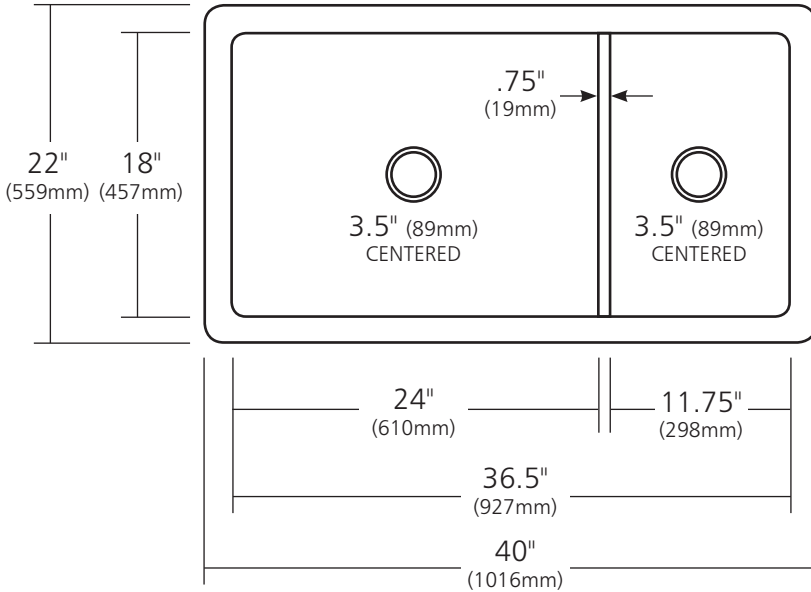

SPECIFICATIONS

FARMHOUSE DUET PRO

Farmhouse Series

TOP VIEW

CPK274 Antique
CPK574 Brushed Nickel

PRODUCT DETAILS

- 40" x 22" x 10.5" OD (1016mm x 559mm x 267mm)
- Lg Basin: 24" x 18" x 10" ID (610mm x 457mm x 254mm)
- Sm Basin: 11.75" x 18" x 10" ID (298mm x 457mm x 254mm)
- Hand hammered 16 gauge recycled copper
- Apron extends 3" (76mm) on sides
- 3.5" (89mm) drain opening
- Dimensions are not exact and may vary $\pm .5"$ (13mm)

FRONT VIEW

INSTALLATION

- Undermount

COORDINATING PRODUCTS

- Drains: DR320 or DR340
- Bottom Grid: GR1710 & GR2217

STANDARDS COMPLIANCE

- UPC/cUPC compliant

SIDE VIEW

IMPORTANT

Due to the handcrafted nature of this product, it will vary in finish, texture, hammering, and other details. Dimensions may vary up to .5" (13mm). We strongly recommend waiting for the actual product before making any installation cuts.