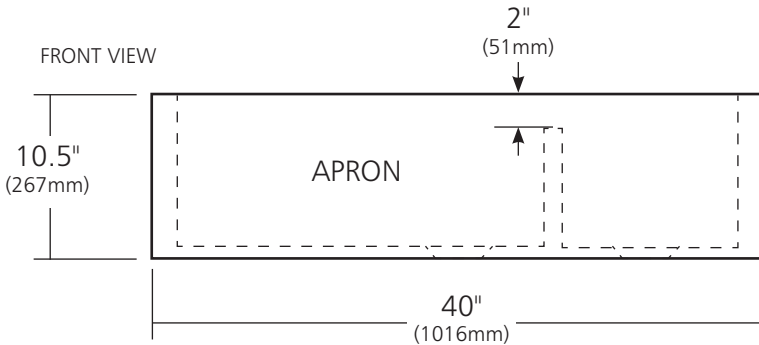

SPECIFICATIONS

FARMHOUSE DUET PRO

Farmhouse Series

TOP VIEW

CPK274 Antique
CPK574 Brushed Nickel

PRODUCT DETAILS

- 40" x 22" x 10.5" OD (1016mm x 559mm x 267mm)
- Lg Basin: 24" x 18" x 10" ID (610mm x 457mm x 254mm)
- Sm Basin: 11.75" x 18" x 10" ID (298mm x 457mm x 254mm)
- Hand hammered 16 gauge recycled copper
- Apron extends 3" (76mm) on sides
- 3.5" (89mm) drain opening
- Dimensions are not exact and may vary $\pm .5"$ (13mm)

FRONT VIEW

INSTALLATION

- Undermount

COORDINATING PRODUCTS

- Drains: DR320 or DR340
- Bottom Grid: GR1710 & GR2217

STANDARDS COMPLIANCE

- UPC/cUPC compliant

SIDE VIEW

IMPORTANT

Due to the handcrafted nature of this product, it will vary in finish, texture, hammering, and other details. Dimensions may vary up to .5" (13mm). We strongly recommend waiting for the actual product before making any installation cuts.