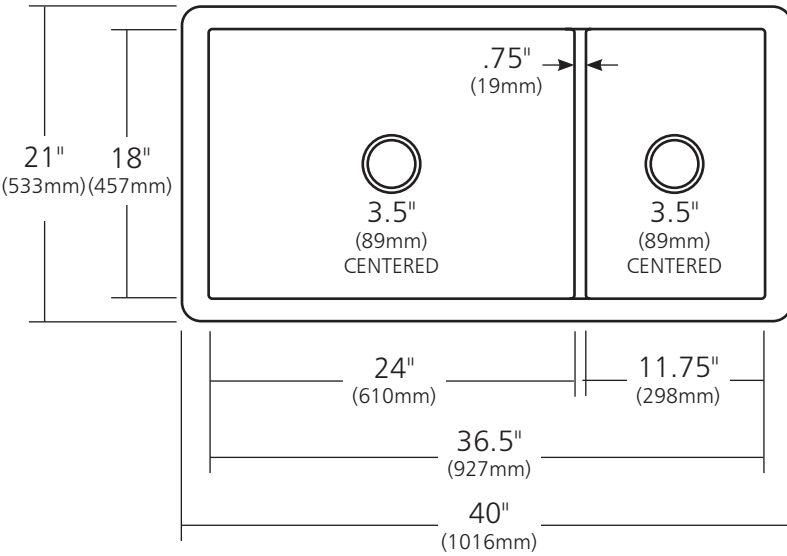

SPECIFICATIONS

COCINA DUET PRO

Cocina Series

CPK277 Antique
CPK577 Brushed Nickel

TOP VIEW

FRONT VIEW

PRODUCT DETAILS

- 40" x 21" x 10.5" OD (1016mm x 533mm x 267mm)
- Lg Basin: 24" x 18" x 10" ID (610mm x 437mm x 254mm)
- Sm Basin: 11.75" x 18" x 10" ID (298mm x 437mm x 254mm)
- Hand hammered 16 gauge recycled copper
- 3.5" (89mm) drain opening
- Dimensions are not exact and may vary $\pm .5"$ (13mm)

INSTALLATION

- Undermount

COORDINATING PRODUCTS

- Drains: DR320 or DR340
- Bottom Grids: GR1710 & GR2217

STANDARDS COMPLIANCE

- UPC/cUPC compliant

IMPORTANT

Due to the handcrafted nature of this product, it will vary in finish, texture, hammering, and other details. Dimensions may vary up to .5" (13mm). We strongly recommend waiting for the actual product before making any installation cuts.