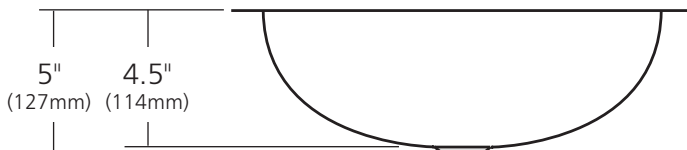

SPECIFICATIONS

BABY CLASSIC

- CPS238- Antique
- CPS538- Brushed Nickel
- CPS438- Polished Copper
- CPS838- Polished Nickel

PRODUCT DETAILS

- 15.75" x 12" x 5" OD (400mm x 305mm x 127mm)
- 13.5" x 10" x 4.5" ID (343mm x 254mm x 114mm)
- Hand hammered 18 gauge recycled copper
- 1.5" (38mm) drain opening
- Dimensions are not exact and may vary $\pm 1/2"$ (13mm)

- UPC/cUPC compliant
- **ADA**  COMPLIANT

IMPORTANT

Due to the handcrafted nature of this product, it will vary in finish, texture, hammering, and other details. Dimensions may vary up to 1/2" (13mm). We strongly recommend waiting for the actual product before making any installation cuts.