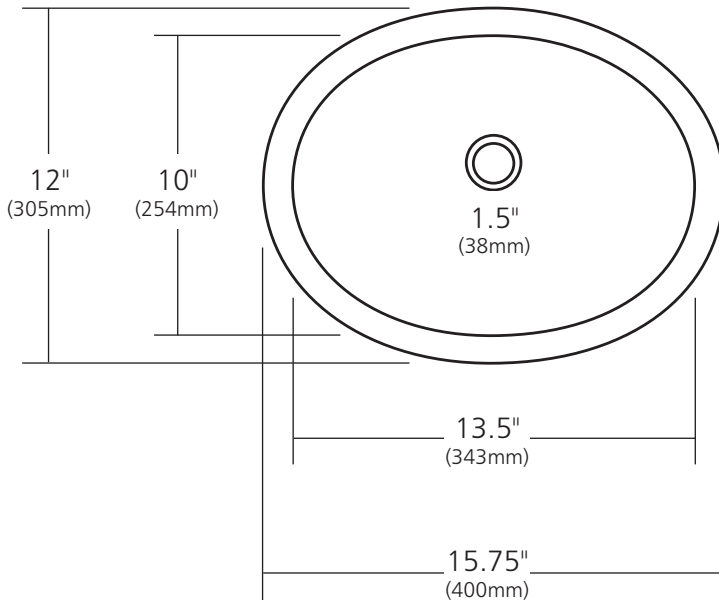

SPECIFICATIONS

BABY CLASSIC

- CPS238- Antique
- CPS538- Brushed Nickel
- CPS438- Polished Copper
- CPS838- Polished Nickel

PRODUCT DETAILS

- 15.75" x 12" x 5" OD (400mm x 305mm x 127mm)
- 13.5" x 10" x 4.5" ID (343mm x 254mm x 114mm)
- Hand hammered 18 gauge recycled copper
- 1.5" (38mm) drain opening
- Dimensions are not exact and may vary $\pm 1/2"$ (13mm)

- UPC/cUPC compliant
- **ADA**  COMPLIANT

IMPORTANT

Due to the handcrafted nature of this product, it will vary in finish, texture, hammering, and other details. Dimensions may vary up to 1/2" (13mm). We strongly recommend waiting for the actual product before making any installation cuts.