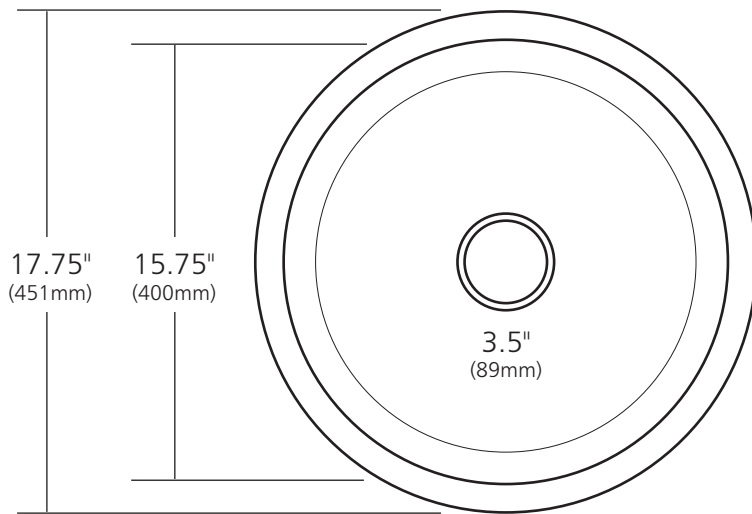

SPECIFICATIONS

**REDONDO GRANDE**

- CPS251- Antique
- CPS551- Brushed Nickel
- CPS451- Polished Copper
- CPS851- Polished Nickel

**PRODUCT DETAILS**

- 17.75" x 9.5" OD (451mm x 241mm)
- 15.75" x 9" ID (400mm x 229mm)
- Hand hammered 16 gauge recycled copper
- 3.5" (89mm) drain opening
- Dimensions are not exact and may vary  $\pm 1/2"$  (13mm)

**STANDARDS COMPLIANCE**

- UPC/cUPC compliant

**IMPORTANT**

Due to the handcrafted nature of this product, it will vary in finish, texture, hammering, and other details. Dimensions may vary up to 1/2" (13mm). We strongly recommend waiting for the actual product before making any installation cuts.