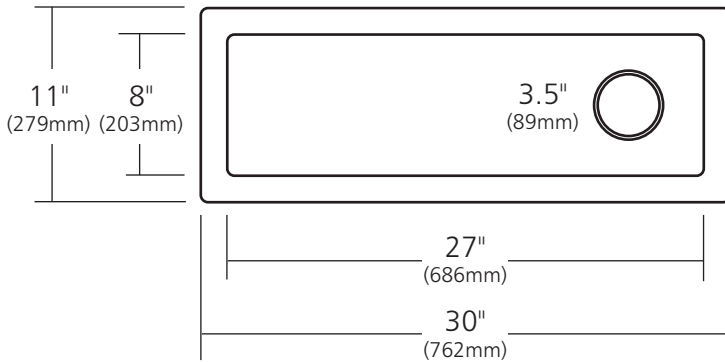

SPECIFICATIONS

RIO CHICO

CPS210- Antique
CPS510- Brushed Nickel

PRODUCT DETAILS

- 30" x 11" x 5.5" OD (762mm x 279mm x 140mm)
- 27" x 8" x 5.25" ID (686mm x 203mm x 133mm)
- Basin Depth: 3.25" (83mm) to 5.25" (133mm)
- Hand hammered 16 gauge recycled copper
- 3.5" (89mm) drain opening
- Dimensions are not exact and may vary $\pm 1/2"$ (13mm)

*This product may be customized.
See nativetrails.net/customization for details.*

INSTALLATION

- Universal Mount (Drop-in or Undermount)

COORDINATING PRODUCTS

- Drains: DR320 or DR340

STANDARDS COMPLIANCE

- UPC/cUPC compliant

IMPORTANT

Due to the handcrafted nature of this product, it will vary in finish, texture, hammering, and other details. Dimensions may vary up to 1/2" (13mm). We strongly recommend waiting for the actual product before making any installation cuts.