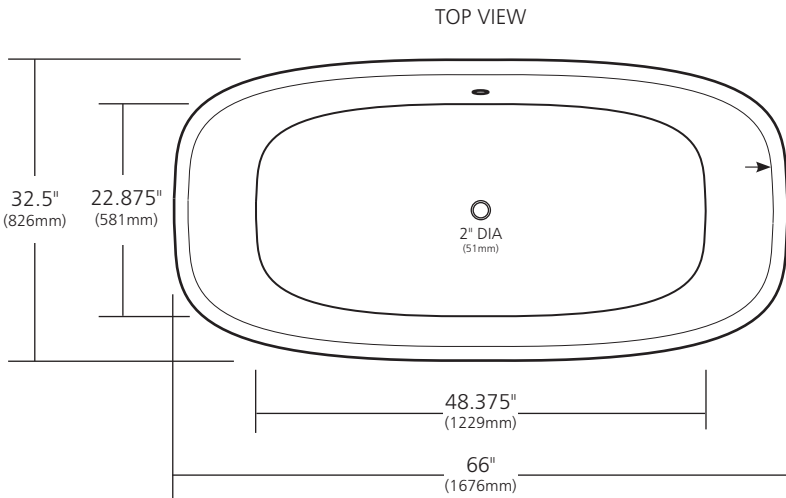

SPECIFICATIONS

SANTORINI

Antique

- CPS942 Antique
- CPS944 Brushed Nickel
- CPS945 Polished Copper

PRODUCT DETAILS

- 66" x 32.5" x 24" OD (1676mm x 826mm x 610mm)
- Hand hammered 16 gauge recycled copper
- 2" (51mm) drain opening
- Dimensions are not exact and may vary $\pm 1/2"$ (13mm)

*This product may be customized.
See nativetrails.net/customization for details.*

INSTALLATION

- Freestanding bathtub

COORDINATING PRODUCTS

- Trip Lever Bath Waste & Overflow: DR290
- MetalProtect™

STANDARDS COMPLIANCE

- UPC/cUPC compliant

IMPORTANT

Due to the handcrafted nature of this product, it will vary in finish, texture, hammering, and other details. Dimensions may vary up to .5" (13mm). We strongly recommend waiting for the actual product before making any installation cuts.