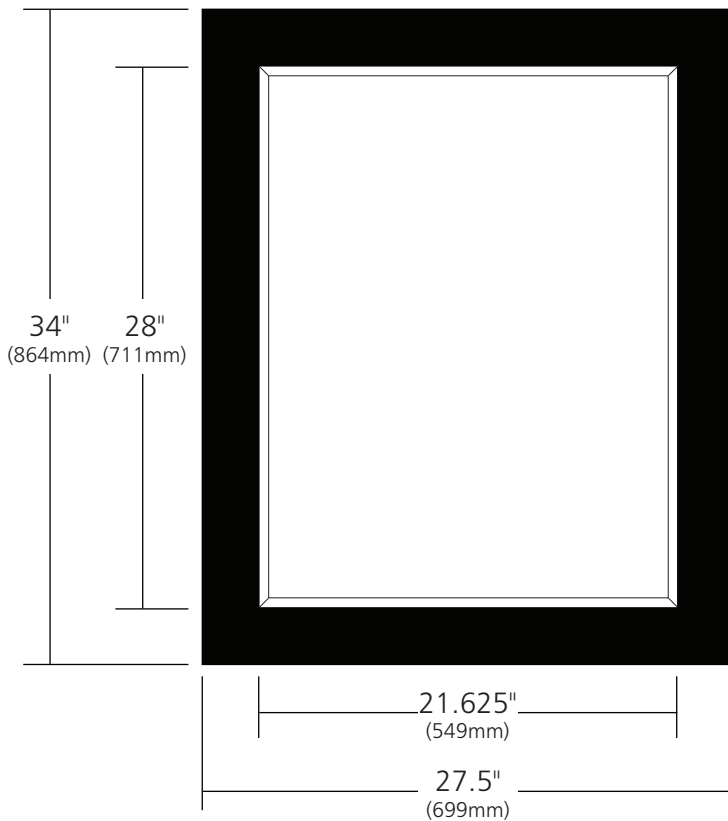

*SPECIFICATIONS*

**CUZCO MIRROR**

*Cuzco Collection*

MR608

**PRODUCT DETAILS**

- 27.5" x 34" OD (699mm x 864mm)
- Wrought iron in black finish
- Beveled glass

**INSTALLATION**

- Vertical or Horizontal
- Tabs for hanging integrated into back of frame

**COORDINATING PRODUCTS**

- Cuzco Vanity Collection

**IMPORTANT**

Due to the handcrafted nature of this product, dimensions may vary up to 1/2" (13mm).

SIDE VIEW