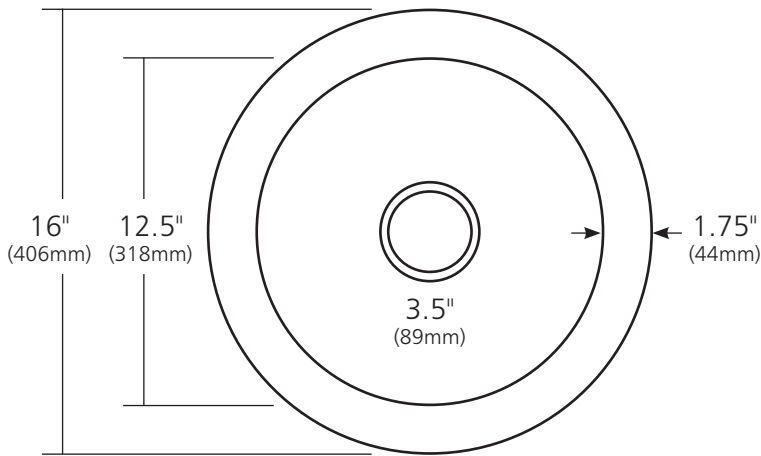

*SPECIFICATIONS*

**OLIVOS**

NativeStone™ Collection

NSB1607-A Ash  
NSB1607-S Slate  
NSB1607-P Pearl

**PRODUCT DETAILS**

- 16" x 8.25" OD (406mm x 210mm)
- 12.5" x 7" ID (318mm x 178mm)
- 3.5" (89mm) drain opening
- Handcrafted from sustainable NativeStone™
- Sealed with impermeable nano sealer

**INSTALLATION**

- Drop-in or Undermount

**COORDINATING PRODUCTS**

- Drains: DR320 or DR340
- Bottom Grid: GR951
- NativeStone Sealer®

**STANDARDS COMPLIANCE**

- UPC/cUPC compliant

**IMPORTANT**

Do NOT use tape or other adhesives on NativeStone® as it may remove the sealer.

Due to the handcrafted nature of this product, it will vary in finish, texture, and other details. Dimensions may vary up to 1/2" (13mm). We strongly recommend waiting for the actual product before making any installation cuts.