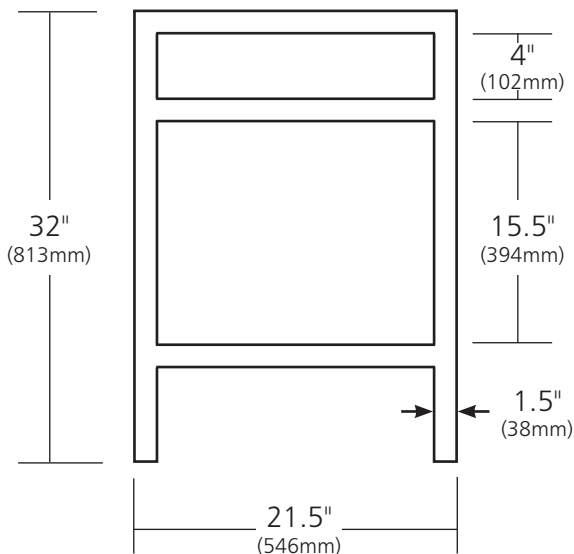

SPECIFICATIONS

30" CUZCO VANITY

Cuzco Collection

VNR302 Antique
VNR305 Brushed Nickel
VNR306 Carrara

PRODUCT DETAILS

- 30"w x 21.5"d x 32"h (762mm x 546mm x 813mm)
- Handcrafted, powder-coated steel frame with hand-hammered recycled copper or Carrara marble panels

INSTALLATION

- Freestanding vanity base

COORDINATING PRODUCTS

- Any Native Trails stone or quartz vanity top
- Decorative bottle trap
- Havana, Cuzco or Asana Mirror
- Cuzco Linen Tower
- Any Native Trails lavatory sink less than 30" (762mm)

IMPORTANT

Due to the handcrafted nature of this product, it will vary in finish, texture, and other details. Dimensions may vary up to 1/2" (13mm).