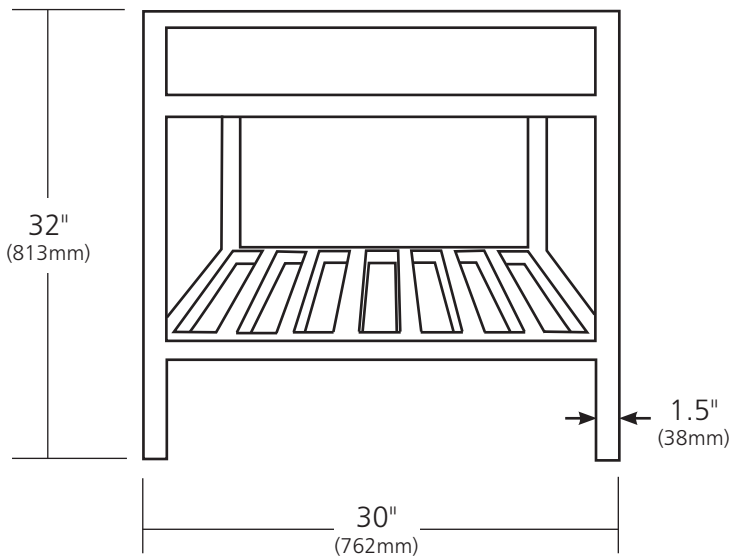

SPECIFICATIONS

30" CUZCO VANITY

Cuzco Collection

VNR302 Antique
VNR305 Brushed Nickel
VNR306 Carrara

PRODUCT DETAILS

- 30"w x 21.5"d x 32"h (762mm x 546mm x 813mm)
- Handcrafted, powder-coated steel frame with hand-hammered recycled copper or Carrara marble panels

INSTALLATION

- Freestanding vanity base

COORDINATING PRODUCTS

- Any Native Trails stone or quartz vanity top
- Decorative bottle trap
- Havana, Cuzco or Asana Mirror
- Cuzco Linen Tower
- Any Native Trails lavatory sink less than 30" (762mm)

IMPORTANT

Due to the handcrafted nature of this product, it will vary in finish, texture, and other details. Dimensions may vary up to 1/2" (13mm).