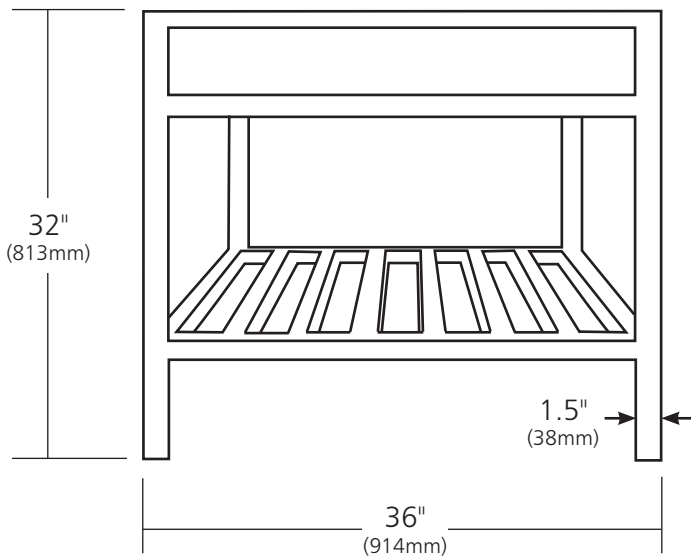

*SPECIFICATIONS*

**36" CUZCO VANITY**

*Cuzco Collection*

VNR362 Antique  
 VNR365 Brushed Nickel  
 VNR366 Carrara

**PRODUCT DETAILS**

- 36"w x 21.5"d x 32"h (913mm x 546mm x 813mm)
- Handcrafted, powder-coated steel frame with hand-hammered recycled copper or Carrara marble panels

**INSTALLATION**

- Freestanding vanity base

**COORDINATING PRODUCTS**

- Any Native Trails stone or quartz vanity top
- Decorative bottle trap
- Havana, Cuzco or Asana Mirror
- Cuzco Linen Tower
- Any Native Trails lavatory sink(s) 30" (762mm) wide or less

**IMPORTANT**

Due to the handcrafted nature of this product, it will vary in finish, texture, and other details. Dimensions may vary up to 1/2" (13mm).