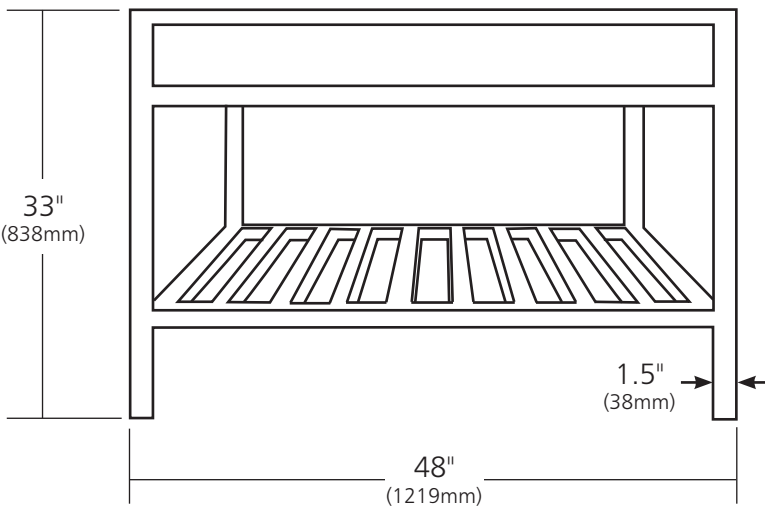

**SPECIFICATIONS**

**48" CUZCO VANITY**

*Cuzco Collection*

*Carrara*

- VNR482 Antique
- VNR485 Brushed Nickel
- VNR486 Carrara

**PRODUCT DETAILS**

- 48"w x 21.5"d x 33"h (1219mm x 546mm x 838mm)
- Handcrafted, powder-coated steel frame with hand-hammered recycled copper or Carrara marble panels

**INSTALLATION**

- Freestanding vanity base

**COORDINATING PRODUCTS**

- Any Native Trails stone or quartz vanity top
- Decorative bottle trap
- Havana, Cuzco or Asana Mirror
- Cuzco Linen Tower
- Any Native Trails lavatory sink(s) 36" (914mm) wide or less

**IMPORTANT**

Due to the handcrafted nature of this product, it will vary in finish, texture, and other details. Dimensions may vary up to 1/2" (13mm).