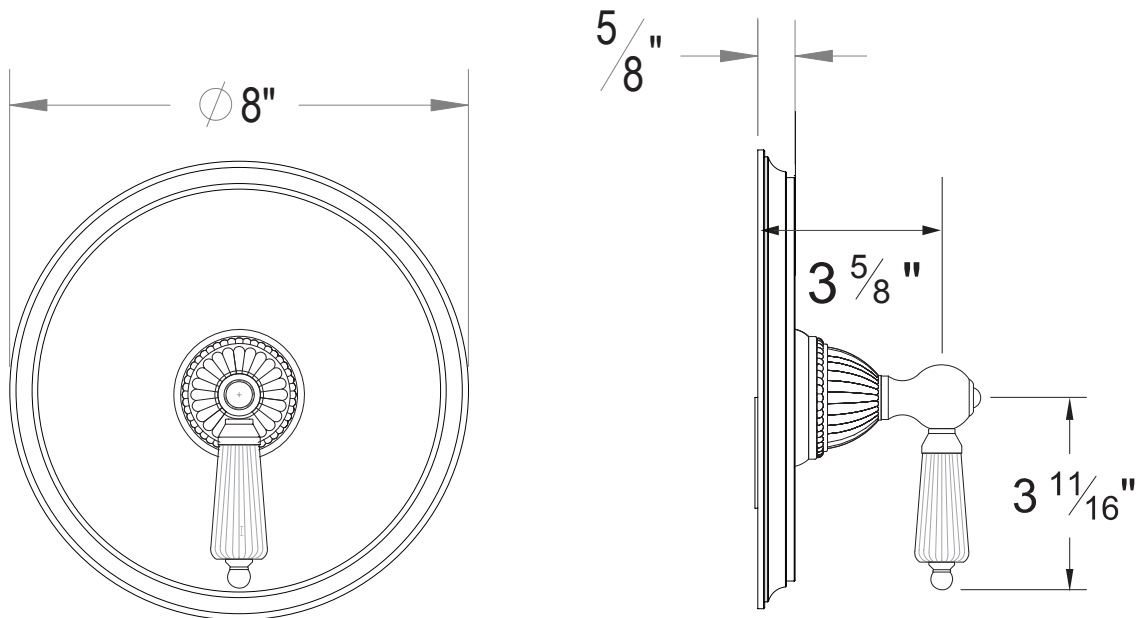

#### Pressure balanced control with diverter

- "LL" style handle
- Includes push button diverter, handle and plate
- VALVE NOT INCLUDED
- USE PB-3950 VALVE

The measurements shown are for reference only. Products and specifications shown are subject to change without notice.